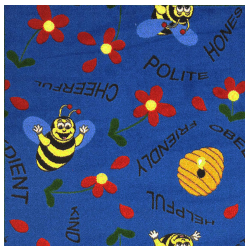

Bee Attitudes #1451

Cheerful, polite, friendly, obedient, helpful, honest, and kind; Mr. Bee will help all children to keep these attitudes in mind! Constantly reinforce good attitudes in your classroom with this fun carpet.

Product Details

Collection:	Playful Patterns™
Fiber	Premium WearOn® Nylon
Product Type:	Carpet
Pattern Repeat:	40.5" x 40.5"
Width:	13'6"
Backing:	Actionbac®
Country of Origin:	USA
Additional Options:	13'6" Broadloom

Colors

01 Blue

02 Red

03 Green

Specifications are subject to normal manufacturing tolerances.
Sizes are approximate and actual carpet color may vary.

www.joycarpets.com