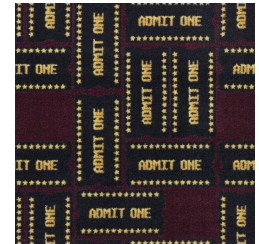

Product Details

Collection:	Any Day Matinee™
Fiber	Premium WearOn® Nylon
Product Type:	Carpet
Pattern Repeat:	40.5" x 40.5"
Width:	13'6"
Backing:	Actionbac®
Country of Origin:	USA
Additional Options:	13'6" Broadloom

Colors

01 Black

02 Brown

03 Burgundy

04 Blue

05 Royalty

06 Patriot

Specifications are subject to normal manufacturing tolerances.
Sizes are approximate and actual carpet color may vary.