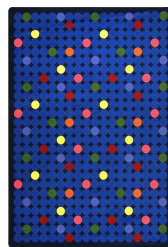

This design “hits the spot” for sophisticated fun amid controlled chaos. The grid of uniform spots will bring a space to life without overpowering the décor while random pops of colors chase boredom out the door. Perfect for young adults, Spot On has a youthful vibe without seeming childish.

Product Details

| | |
|----------------------------|---|
| Collection: | Playful Patterns™ |
| Fiber | Premium WearOn® Nylon |
| Product Type: | Area Rugs |
| Backing: | SoftFlex® |
| Country of Origin: | USA |
| Additional Options: | 3'10" x 5'4" Rectangle 5'4" x 7'8" Rectangle 7'8" x 10'9" Rectangle |

Colors

01 Antique

02 Licorice

03 Rainbow

04 Seaside

Specifications are subject to normal manufacturing tolerances.
Sizes are approximate and actual carpet color may vary.

www.joycarpets.com