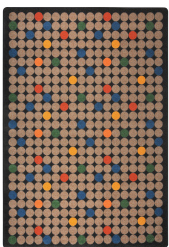

This design “hits the spot” for sophisticated fun amid controlled chaos. The grid of uniform spots will bring a space to life without overpowering the décor while random pops of colors chase boredom out the door. Perfect for young adults, Spot On has a youthful vibe without seeming childish.

Product Details

| | |
|----------------------------|---|
| Collection: | Playful Patterns™ |
| Fiber | Premium WearOn® Nylon |
| Product Type: | Area Rugs |
| Backing: | SoftFlex® |
| Country of Origin: | USA |
| Additional Options: | 3'10" x 5'4" Rectangle 5'4" x 7'8" Rectangle 7'8" x 10'9" Rectangle |

Colors

01 Antique

02 Licorice

03 Rainbow

04 Seaside

Specifications are subject to normal manufacturing tolerances.
Sizes are approximate and actual carpet color may vary.

www.joycarpets.com