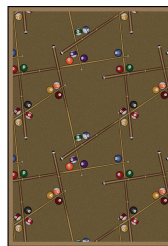

Product Details

Collection:	Games People Play®
Fiber	Premium WearOn® Nylon
Product Type:	Area Rugs
Backing:	SoftFlex®
Country of Origin:	USA
Additional Options:	

- 3'10" x 5'4" Rectangle
- 5'4" x 7'8" Rectangle
- 7'8" x 10'9" Rectangle
- 10'9" x 13'2" Rectangle

Colors

01 Emerald

02 Federal Blue

03 Burgundy

04 Dark Dust

05 Chocolate

06 Black

Specifications are subject to normal manufacturing tolerances.
Sizes are approximate and actual carpet color may vary.