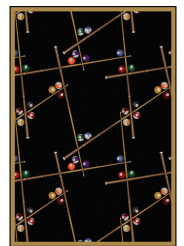

Include Snookered as part of your game room decor, and you'll have the perfect place for a round of 8-ball with friends. This unique pattern is complete with lifelike pool balls and cues for the most demanding billiards enthusiast.

Product Details

Collection:	Games People Play®
Fiber	Premium WearOn® Nylon
Product Type:	Area Rugs
Backing:	SoftFlex®
Country of Origin:	USA
Additional Options:	

- 3'10" x 5'4" Rectangle
- 5'4" x 7'8" Rectangle
- 7'8" x 10'9" Rectangle
- 10'9" x 13'2" Rectangle

Colors

01 Emerald

02 Federal Blue

03 Burgundy

04 Dark Dust

05 Chocolate

06 Black

Specifications are subject to normal manufacturing tolerances.
Sizes are approximate and actual carpet color may vary.