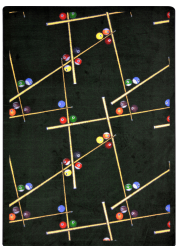

Include Snookered as part of your game room decor, and you'll have the perfect place for a round of 8-ball with friends. This unique pattern is complete with lifelike pool balls and cues for the most demanding billiards enthusiast.

Product Details

Collection:	Games People Play®
Fiber	Premium WearOn® Nylon
Product Type:	Area Rugs
Backing:	SoftFlex®
Country of Origin:	USA
Additional Options:	

- 3'10" x 5'4" Rectangle
- 5'4" x 7'8" Rectangle
- 7'8" x 10'9" Rectangle
- 10'9" x 13'2" Rectangle

Colors

01 Emerald

02 Federal Blue

03 Burgundy

04 Dark Dust

05 Chocolate

06 Black

Specifications are subject to normal manufacturing tolerances.
Sizes are approximate and actual carpet color may vary.