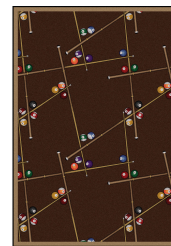

Include Snookered as part of your game room decor, and you'll have the perfect place for a round of 8-ball with friends. This unique pattern is complete with lifelike pool balls and cues for the most demanding billiards enthusiast.

Product Details

Collection:	Games People Play®
Fiber	Premium WearOn® Nylon
Product Type:	Area Rugs
Backing:	SoftFlex®
Country of Origin:	USA
Additional Options:	

- 3'10" x 5'4" Rectangle
- 5'4" x 7'8" Rectangle
- 7'8" x 10'9" Rectangle
- 10'9" x 13'2" Rectangle

Colors

01 Emerald

02 Federal Blue

03 Burgundy

04 Dark Dust

05 Chocolate

06 Black

Specifications are subject to normal manufacturing tolerances.
Sizes are approximate and actual carpet color may vary.