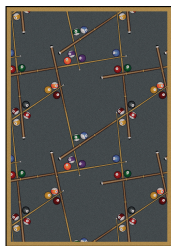

Include Snookered as part of your game room decor, and you'll have the perfect place for a round of 8-ball with friends. This unique pattern is complete with lifelike pool balls and cues for the most demanding billiards enthusiast.

Product Details

Collection:	Games People Play®
Fiber	Premium WearOn® Nylon
Product Type:	Area Rugs
Backing:	SoftFlex®
Country of Origin:	USA
Additional Options:	

- 3'10" x 5'4" Rectangle
- 5'4" x 7'8" Rectangle
- 7'8" x 10'9" Rectangle
- 10'9" x 13'2" Rectangle

Colors

01 Emerald

02 Federal Blue

03 Burgundy

04 Dark Dust

05 Chocolate

06 Black

Specifications are subject to normal manufacturing tolerances.
Sizes are approximate and actual carpet color may vary.