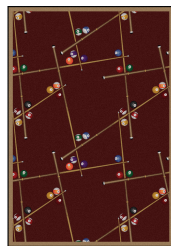

Include Snookered as part of your game room decor, and you'll have the perfect place for a round of 8-ball with friends. This unique pattern is complete with lifelike pool balls and cues for the most demanding billiards enthusiast.

Product Details

Collection:	Games People Play®
Fiber	Premium WearOn® Nylon
Product Type:	Area Rugs
Backing:	SoftFlex®
Country of Origin:	USA
Additional Options:	

- 3'10" x 5'4" Rectangle
- 5'4" x 7'8" Rectangle
- 7'8" x 10'9" Rectangle
- 10'9" x 13'2" Rectangle

Colors

01 Emerald

02 Federal Blue

03 Burgundy

04 Dark Dust

05 Chocolate

06 Black

Specifications are subject to normal manufacturing tolerances.
Sizes are approximate and actual carpet color may vary.