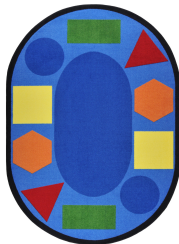

Sitting Shapes #1671

Teach basic colors and shapes with Sitting Shapes on your floor. This simple yet brightly colored design is certain to be a welcome addition to any classroom décor.

Product Details

Collection:	Kid Essentials®
Fiber	Premium WearOn® 6,6 Nylon
Product Type:	Area Rugs
Backing:	SoftFlex®
Country of Origin:	USA
Additional Options:	

- 5'4" x 7'8" Rectangle
- 5'4" x 7'8" Oval
- 7'8" x 10'9" Rectangle
- 7'8" x 10'9" Oval
- 7'7" Round
- 10'9" x 13'2" Rectangle
- 10'9" x 13'2" Oval
- 13'2" Round

Colors

01 Primary

Primary

Primary

02 Earthtone