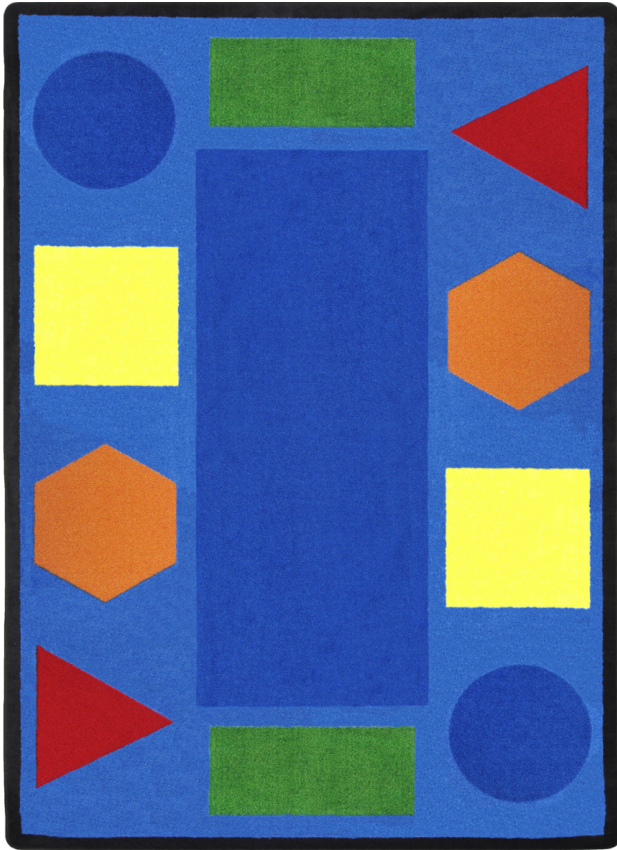

Sitting Shapes #1671

Teach basic colors and shapes with Sitting Shapes on your floor. This simple yet brightly colored design is certain to be a welcome addition to any classroom décor.

Product Details

Collection:	Kid Essentials®
Fiber	Premium WearOn® 6,6 Nylon
Product Type:	Area Rugs
Backing:	SoftFlex®
Country of Origin:	USA
Additional Options:	

- 5'4" x 7'8" Rectangle
- 5'4" x 7'8" Oval
- 7'8" x 10'9" Rectangle
- 7'8" x 10'9" Oval
- 7'7" Round
- 10'9" x 13'2" Rectangle
- 10'9" x 13'2" Oval
- 13'2" Round

Colors

01 Primary

Primary

Primary

02 Earthtone