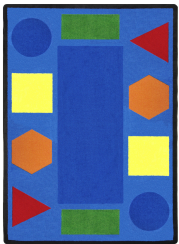

Sitting Shapes #1671

Teach basic colors and shapes with Sitting Shapes on your floor. This simple yet brightly colored design is certain to be a welcome addition to any classroom décor.

Product Details

Collection:	Kid Essentials®
Fiber	Premium WearOn® 6,6 Nylon
Product Type:	Area Rugs
Backing:	SoftFlex®
Country of Origin:	USA
Additional Options:	

- 5'4" x 7'8" Rectangle
- 5'4" x 7'8" Oval
- 7'8" x 10'9" Rectangle
- 7'8" x 10'9" Oval
- 7'7" Round
- 10'9" x 13'2" Rectangle
- 10'9" x 13'2" Oval
- 13'2" Round

Colors

01 Primary

Primary

Primary

02 Earthtone