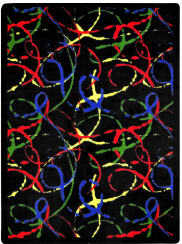

Inspired after the classic children's toy, Silly String will set a playful mood and is perfect for party rooms and recreational areas.

Product Details

Collection:	Kaleidoscope
Fiber	Premium WearOn® Nylon
Product Type:	Area Rugs
Backing:	SoftFlex®
Country of Origin:	USA
Additional Options:	3'10" x 5'4" Rectangle 5'4" x 7'8" Rectangle 7'8" x 10'9" Rectangle 10'9" x 13'2" Rectangle

Colors

Specifications are subject to normal manufacturing tolerances.
Sizes are approximate and actual carpet color may vary.