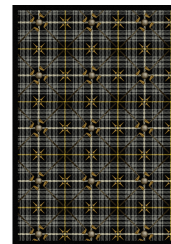

Product Details

Collection:	Games People Play®
Fiber:	Premium WearOn® 6,6 Nylon
Product Type:	Area Rugs
Backing:	SoftFlex®
Country of Origin:	USA
Additional Options:	

- 3'10" x 5'4" Rectangle
- 5'4" x 7'8" Rectangle
- 7'8" x 10'9" Rectangle
- 10'9" x 13'2" Rectangle

Colors

01 Lumberjack Red

02 Pine

03 Seaside Blue

04 Bark Brown

05 Flannel Gray

06 Tartan Green

Specifications are subject to normal manufacturing tolerances.
Sizes are approximate and actual carpet color may vary.