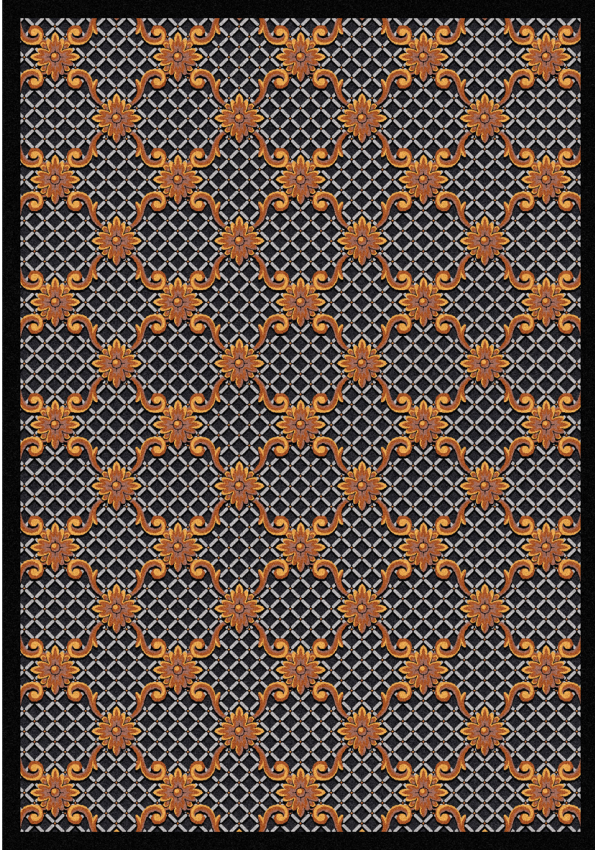

Queen Anne #1764

Product Details

Collection:	Any Day Matinee™
Fiber	Premium WearOn® Nylon
Product Type:	Area Rugs
Backing:	SoftFlex®
Country of Origin:	USA
Additional Options:	3'10" x 5'4" Rectangle 5'4" x 7'8" Rectangle 7'8" x 10'9" Rectangle 10'9" x 13'2" Rectangle

Colors

01 Black

02 Brown

03 Burgundy

04 Teal

Specifications are subject to normal manufacturing tolerances.
Sizes are approximate and actual carpet color may vary.

www.joycarpets.com