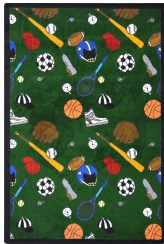

Multi-Sport#1417

Brighten up the room of the athlete in the house with this fun juvenile sports pattern. The whimsical design represents all major sports and sports equipment.

Product Details

Collection:	Games People Play®
Fiber	Premium WearOn® Nylon
Product Type:	Area Rugs
Backing:	SoftFlex®
Country of Origin:	USA
Additional Options:	

3'10" x 5'4" Rectangle
5'4" x 7'8" Rectangle
7'8" x 10'9" Rectangle

Colors

01 Red

02 Green

03 Blue

Specifications are subject to normal manufacturing tolerances.
Sizes are approximate and actual carpet color may vary.