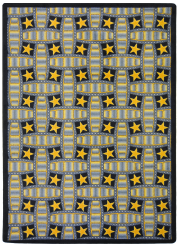

# Marquee Star #1663

## Product Details

<b>Collection:</b>	Any Day Matinee™
<b>Fiber</b>	Premium WearOn® 6,6 Nylon
<b>Product Type:</b>	Area Rugs
<b>Backing:</b>	SoftFlex®
<b>Country of Origin:</b>	USA
<b>Additional Options:</b>	3'10" x 5'4" Rectangle 5'4" x 7'8" Rectangle 7'8" x 10'9" Rectangle 10'9" x 13'2" Rectangle

## Colors

01 Charcoal

02 Chocolate

03 Red

04 Blue

Specifications are subject to normal manufacturing tolerances.  
Sizes are approximate and actual carpet color may vary.

[www.joycarpets.com](http://www.joycarpets.com)