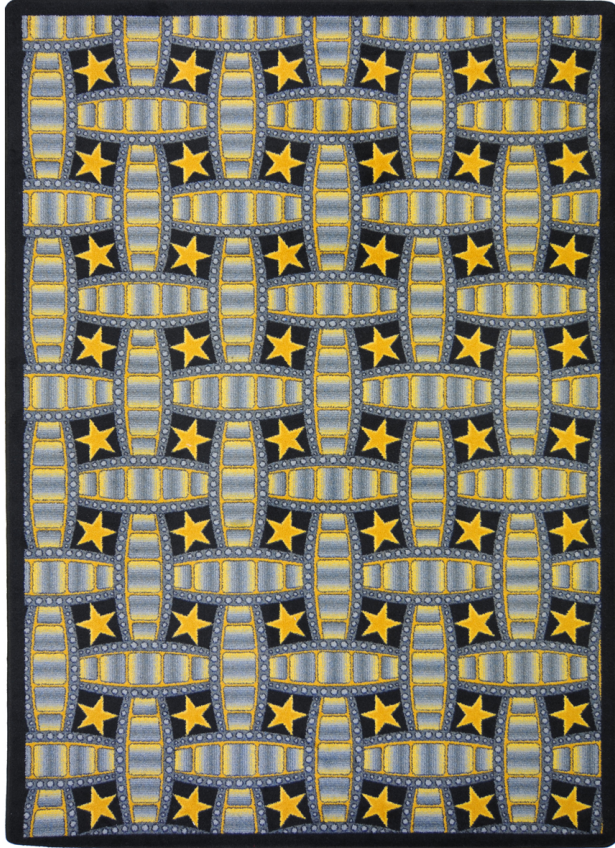

# Marquee Star #1663

## Product Details

<b>Collection:</b>	Any Day Matinee™
<b>Fiber</b>	Premium WearOn® 6,6 Nylon
<b>Product Type:</b>	Area Rugs
<b>Backing:</b>	SoftFlex®
<b>Country of Origin:</b>	USA
<b>Additional Options:</b>	3'10" x 5'4" Rectangle 5'4" x 7'8" Rectangle 7'8" x 10'9" Rectangle 10'9" x 13'2" Rectangle

## Colors

01 Charcoal

02 Chocolate

03 Red

04 Blue

Specifications are subject to normal manufacturing tolerances.  
Sizes are approximate and actual carpet color may vary.

[www.joycarpets.com](http://www.joycarpets.com)