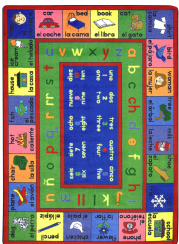

Joy Carpets & Co.

Introduce children to a second language with this exciting bilingual teaching tool. Familiar pictures with both Spanish and English words border the rug. Numbers and the Spanish alphabet are featured in the center.

Lightspeed™ QuickShip Product - select sizes available to ship in 3 days!

Product Details

Collection:	Kid Essentials®
Fiber	Premium WearOn® Nylon
Product Type:	Area RugsQuickShip
Backing:	SoftFlex®
Country of Origin:	USA
Additional Options:	5'4" x 7'8" Rectangle 5'4" x 7'8" Oval 7'8" x 10'9" Rectangle 7'8" x 10'9" Oval 10'9" x 13'2" Rectangle

Colors