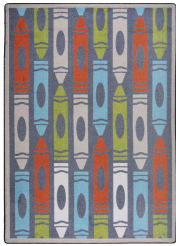

Jumbo Crayons #1729

Kids love to draw with colorful crayons, and these jumbo crayons will bring an element of fun to any children's space. Choose from exciting multi-colors or soft-tonals.

Product Details

Collection:	Playful Patterns™
Fiber	Premium WearOn® Nylon
Product Type:	Area Rugs
Backing:	SoftFlex®
Country of Origin:	USA
Additional Options:	

- 3'10" x 5'4" Rectangle
- 5'4" x 7'8" Rectangle
- 7'8" x 10'9" Rectangle

Colors

07 Rainbow

03 Chalkdust

05 Earthtone

08 Seaside

Specifications are subject to normal manufacturing tolerances.
Sizes are approximate and actual carpet color may vary.

www.joycarpets.com