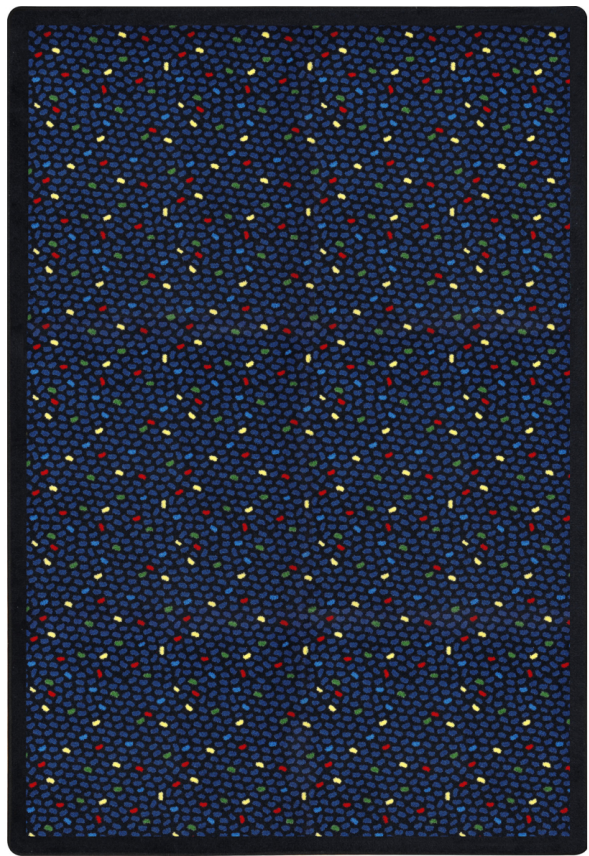

# Jelly Beans #1750

## Product Details

<b>Collection:</b>	Playful Patterns™
<b>Fiber</b>	Premium WearOn® Nylon
<b>Product Type:</b>	Area Rugs
<b>Backing:</b>	SoftFlex®
<b>Country of Origin:</b>	USA
<b>Additional Options:</b>	3'10" x 5'4" Rectangle 5'4" x 7'8" Rectangle 7'8" x 10'9" Rectangle 10'9" x 13'2" Rectangle