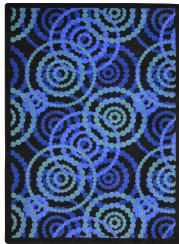

Be mesmerized by the concentric circles of color in Dottie. This modern carpet pattern is a favorite in boutique hotels, restaurants, and night clubs.

Product Details

Collection:	Kaleidoscope
Fiber	Premium WearOn® Nylon
Product Type:	Area Rugs
Backing:	SoftFlex®
Country of Origin:	USA
Additional Options:	3'10" x 5'4" Rectangle 5'4" x 7'8" Rectangle 7'8" x 10'9" Rectangle 10'9" x 13'2" Rectangle

Colors

01 Ruby

02 Sapphire

03 Warm Earth

04 Desert

06 Rainbow

Specifications are subject to normal manufacturing tolerances.
Sizes are approximate and actual carpet color may vary.

www.joycarpets.com