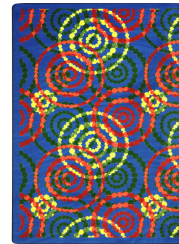

Be mesmerized by the concentric circles of color in Dottie. This modern carpet pattern is a favorite in boutique hotels, restaurants, and night clubs.

Product Details

Collection:	Kaleidoscope
Fiber	Premium WearOn® Nylon
Product Type:	Area Rugs
Backing:	SoftFlex®
Country of Origin:	USA
Additional Options:	3'10" x 5'4" Rectangle 5'4" x 7'8" Rectangle 7'8" x 10'9" Rectangle 10'9" x 13'2" Rectangle

Colors

01 Ruby

02 Sapphire

03 Warm Earth

04 Desert

06 Rainbow

Specifications are subject to normal manufacturing tolerances.
Sizes are approximate and actual carpet color may vary.

www.joycarpets.com