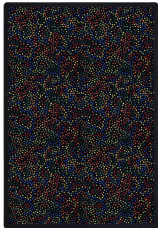

Product Details

Collection:	Kaleidoscope
Fiber	Premium WearOn® Nylon
Product Type:	Area Rugs
Backing:	SoftFlex®
Country of Origin:	USA
Additional Options:	3'10" x 5'4" Rectangle 5'4" x 7'8" Rectangle 7'8" x 10'9" Rectangle 10'9" x 13'2" Rectangle

Colors

01 Gold

02 Multi

03 Silver

Specifications are subject to normal manufacturing tolerances.
Sizes are approximate and actual carpet color may vary.

www.joycarpets.com