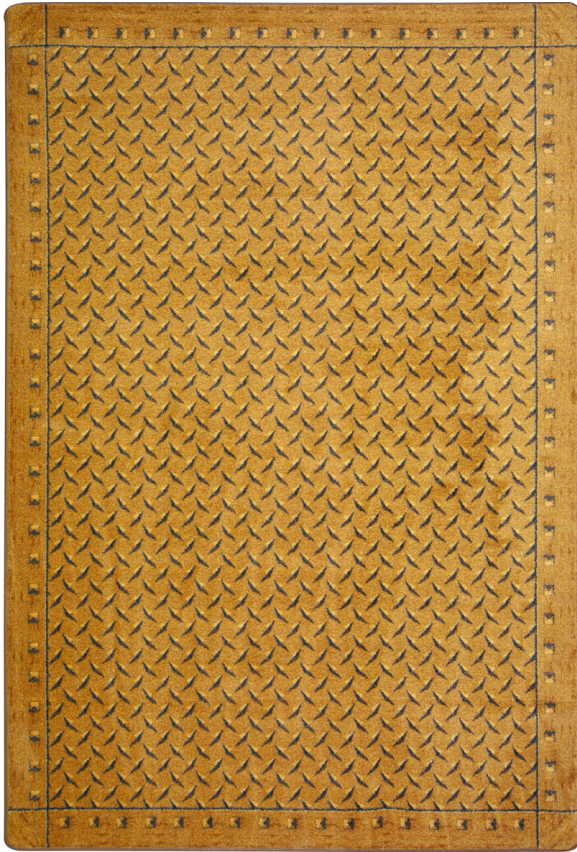

# Diamond Plate #1504

Give your floors a metallic texture and industrial theme with Diamond Plate.

## Product Details

<b>Collection:</b>	Kaleidoscope
<b>Fiber</b>	Premium WearOn® Nylon
<b>Product Type:</b>	Area Rugs
<b>Backing:</b>	SoftFlex®
<b>Country of Origin:</b>	USA
<b>Additional Options:</b>	

- 3'10" x 5'4" Rectangle
- 5'4" x 7'8" Rectangle
- 7'8" x 10'9" Rectangle
- 10'9" x 13'2" Rectangle

## Colors

01 Gold

02 Steel Blue

03 Lead

Specifications are subject to normal manufacturing tolerances.  
Sizes are approximate and actual carpet color may vary.

[www.joycarpets.com](http://www.joycarpets.com)