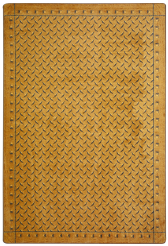

# Diamond Plate #1504

Give your floors a metallic texture and industrial theme with Diamond Plate.

## Product Details

<b>Collection:</b>	Kaleidoscope
<b>Fiber</b>	Premium WearOn® Nylon
<b>Product Type:</b>	Area Rugs
<b>Backing:</b>	SoftFlex®
<b>Country of Origin:</b>	USA
<b>Additional Options:</b>	

- 3'10" x 5'4" Rectangle
- 5'4" x 7'8" Rectangle
- 7'8" x 10'9" Rectangle
- 10'9" x 13'2" Rectangle

## Colors

01 Gold

02 Steel Blue

03 Lead

Specifications are subject to normal manufacturing tolerances.  
Sizes are approximate and actual carpet color may vary.

[www.joycarpets.com](http://www.joycarpets.com)