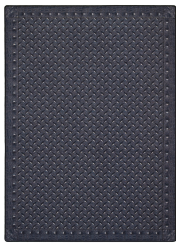

# Diamond Plate #1504

Give your floors a metallic texture and industrial theme with Diamond Plate.

## Product Details

<b>Collection:</b>	Kaleidoscope
<b>Fiber</b>	Premium WearOn® Nylon
<b>Product Type:</b>	Area Rugs
<b>Backing:</b>	SoftFlex®
<b>Country of Origin:</b>	USA
<b>Additional Options:</b>	

- 3'10" x 5'4" Rectangle
- 5'4" x 7'8" Rectangle
- 7'8" x 10'9" Rectangle
- 10'9" x 13'2" Rectangle

## Colors

01 Gold

02 Steel Blue

03 Lead

Specifications are subject to normal manufacturing tolerances.  
Sizes are approximate and actual carpet color may vary.

[www.joycarpets.com](http://www.joycarpets.com)