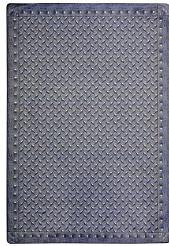

# Diamond Plate #1504

Give your floors a metallic texture and industrial theme with Diamond Plate.

## Product Details

<b>Collection:</b>	Kaleidoscope
<b>Fiber</b>	Premium WearOn® Nylon
<b>Product Type:</b>	Area Rugs
<b>Backing:</b>	SoftFlex®
<b>Country of Origin:</b>	USA
<b>Additional Options:</b>	

- 3'10" x 5'4" Rectangle
- 5'4" x 7'8" Rectangle
- 7'8" x 10'9" Rectangle
- 10'9" x 13'2" Rectangle

## Colors

01 Gold

02 Steel Blue

03 Lead

Specifications are subject to normal manufacturing tolerances.  
Sizes are approximate and actual carpet color may vary.

[www.joycarpets.com](http://www.joycarpets.com)