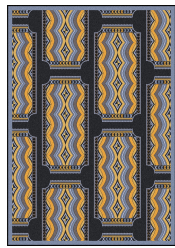

Product Details

Collection:	Any Day Matinee™
Fiber	Premium WearOn® Nylon
Product Type:	Area Rugs
Backing:	SoftFlex®
Country of Origin:	USA
Additional Options:	

- 3'10" x 5'4" Rectangle
- 5'4" x 7'8" Rectangle
- 7'8" x 10'9" Rectangle
- 10'9" x 13'2" Rectangle

Colors

01 Blue

02 Brown

03 Burgundy

04 Charcoal

Specifications are subject to normal manufacturing tolerances.
Sizes are approximate and actual carpet color may vary.

www.joycarpets.com