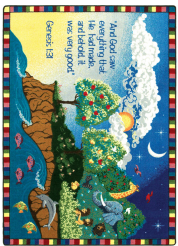

The seven days of creation are beautifully depicted on this stunning carpet. Children will delight in tracing God's handiwork from the introduction of light into a dark world to the creation of Adam and Eve.

Product Details

Collection:	King's Kid Essentials®
Fiber	Premium WearOn® Nylon
Product Type:	Area Rugs
Backing:	SoftFlex®
Country of Origin:	USA
Additional Options:	3'10" x 5'4" Rectangle 5'4" x 7'8" Rectangle 7'8" x 10'9" Rectangle 10'9" x 13'2" Rectangle

Colors

Specifications are subject to normal manufacturing tolerances. Sizes are approximate and actual carpet color may vary.