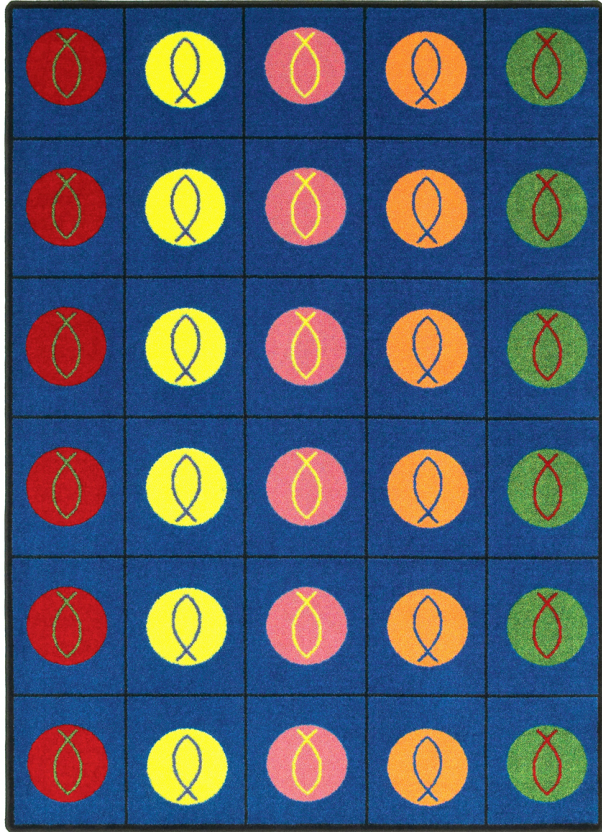

Circles & Symbols #1497

Circles & Symbols is an organizational carpet that will remind children to keep Christ in the center of their classroom and their lives. Size D and G have 30 circles and size C has 20 circles.

Product Details

Collection:	King's Kid Essentials®
Fiber	Premium WearOn® Nylon
Product Type:	Area Rugs
Backing:	SoftFlex®
Country of Origin:	USA
Additional Options:	5'4" x 7'8" Rectangle 7'8" x 10'9" Rectangle 10'9" x 13'2" Rectangle

Colors

Specifications are subject to normal manufacturing tolerances.
Sizes are approximate and actual carpet color may vary.