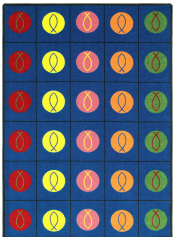

Circles & Symbols #1497

Circles & Symbols is an organizational carpet that will remind children to keep Christ in the center of their classroom and their lives. Size D and G have 30 circles and size C has 20 circles.

Product Details

Collection:	King's Kid Essentials®
Fiber	Premium WearOn® Nylon
Product Type:	Area Rugs
Backing:	SoftFlex®
Country of Origin:	USA
Additional Options:	5'4" x 7'8" Rectangle 7'8" x 10'9" Rectangle 10'9" x 13'2" Rectangle

Colors

Specifications are subject to normal manufacturing tolerances.
Sizes are approximate and actual carpet color may vary.