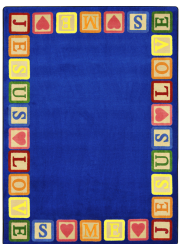

Teach children about the unconditional love of Jesus with the colorful building blocks on this carpet.

Product Details

Collection:	King's Kid Essentials®
Fiber	Premium WearOn® Nylon
Product Type:	Area Rugs
Backing:	SoftFlex®
Country of Origin:	USA
Additional Options:	

- 3'10" x 5'4" Rectangle
- 3'10" x 5'4" Oval
- 5'4" x 7'8" Rectangle
- 5'4" x 7'8" Oval
- 7'8" x 10'9" Rectangle
- 7'8" x 10'9" Oval
- 7'7" Round
- 10'9" x 13'2" Rectangle
- 10'9" x 13'2" Oval
- 5'4" Round
- 13'2" Round

Colors