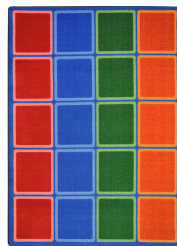

Don't have a "mental block" about getting "blocked out" of a space because "blocks around" on this vibrant classroom carpet. The Size C rug has 20 spaces, and Sizes D and G have 30 spaces each.

Lightspeed™ QuickShip Product - available to ship in 3 days!

Product Details

Collection:	Kid Essentials®
Fiber	Premium WearOn® Nylon
Product Type:	Area RugsQuickShip
Backing:	SoftFlex®
Country of Origin:	USA
Additional Options:	5'4" x 7'8" Rectangle 7'8" x 10'9" Rectangle 10'9" x 13'2" Rectangle

Colors

01 Primary

02 Pastel

03 Earthtone

Primary

Pastel

Earthtone

Specifications are subject to normal manufacturing tolerances.
Sizes are approximate and actual carpet color may vary.