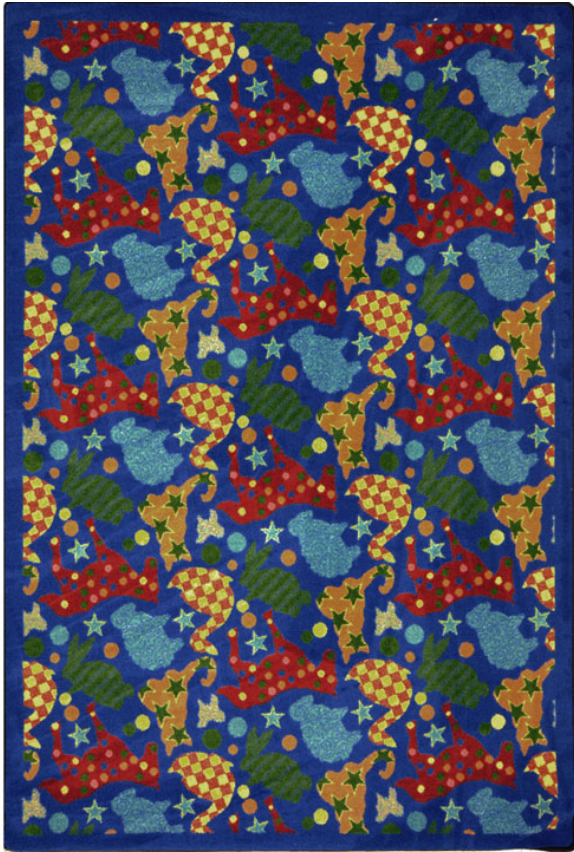

# Animal Crackers #521

The animal shapes with cozy quilt patterns will make a room feel comfortable and inviting.

## Product Details

<b>Collection:</b>	Playful Patterns™
<b>Fiber</b>	Premium WearOn® Nylon
<b>Product Type:</b>	Area Rugs
<b>Backing:</b>	SoftFlex®
<b>Country of Origin:</b>	USA
<b>Additional Options:</b>	3'10" x 5'4" Rectangle 5'4" x 7'8" Rectangle 7'8" x 10'9" Rectangle 10'9" x 13'2" Rectangle