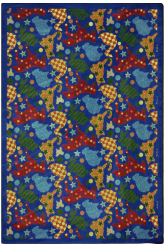

Animal Crackers #521

The animal shapes with cozy quilt patterns will make a room feel comfortable and inviting.

Product Details

Collection:	Playful Patterns™
Fiber	Premium WearOn® Nylon
Product Type:	Area Rugs
Backing:	SoftFlex®
Country of Origin:	USA
Additional Options:	3'10" x 5'4" Rectangle 5'4" x 7'8" Rectangle 7'8" x 10'9" Rectangle 10'9" x 13'2" Rectangle

Colors

Specifications are subject to normal manufacturing tolerances.
Sizes are approximate and actual carpet color may vary.