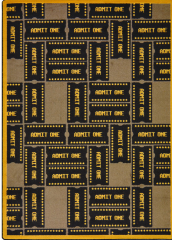

Product Details

Collection:	Any Day Matinee™
Fiber	Premium WearOn® Nylon
Product Type:	Area Rugs
Backing:	SoftFlex®
Country of Origin:	USA
Additional Options:	

- 3'10" x 5'4" Rectangle
- 5'4" x 7'8" Rectangle
- 7'8" x 10'9" Rectangle
- 10'9" x 13'2" Rectangle

Colors

01 Black

02 Brown

03 Burgundy

04 Blue

Specifications are subject to normal manufacturing tolerances.
Sizes are approximate and actual carpet color may vary.

www.joycarpets.com