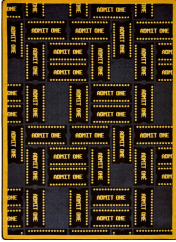

Product Details

Collection:	Any Day Matinee™
Fiber	Premium WearOn® Nylon
Product Type:	Area Rugs
Backing:	SoftFlex®
Country of Origin:	USA
Additional Options:	

- 3'10" x 5'4" Rectangle
- 5'4" x 7'8" Rectangle
- 7'8" x 10'9" Rectangle
- 10'9" x 13'2" Rectangle

Colors

01 Black

02 Brown

03 Burgundy

04 Blue

Specifications are subject to normal manufacturing tolerances.
Sizes are approximate and actual carpet color may vary.

www.joycarpets.com