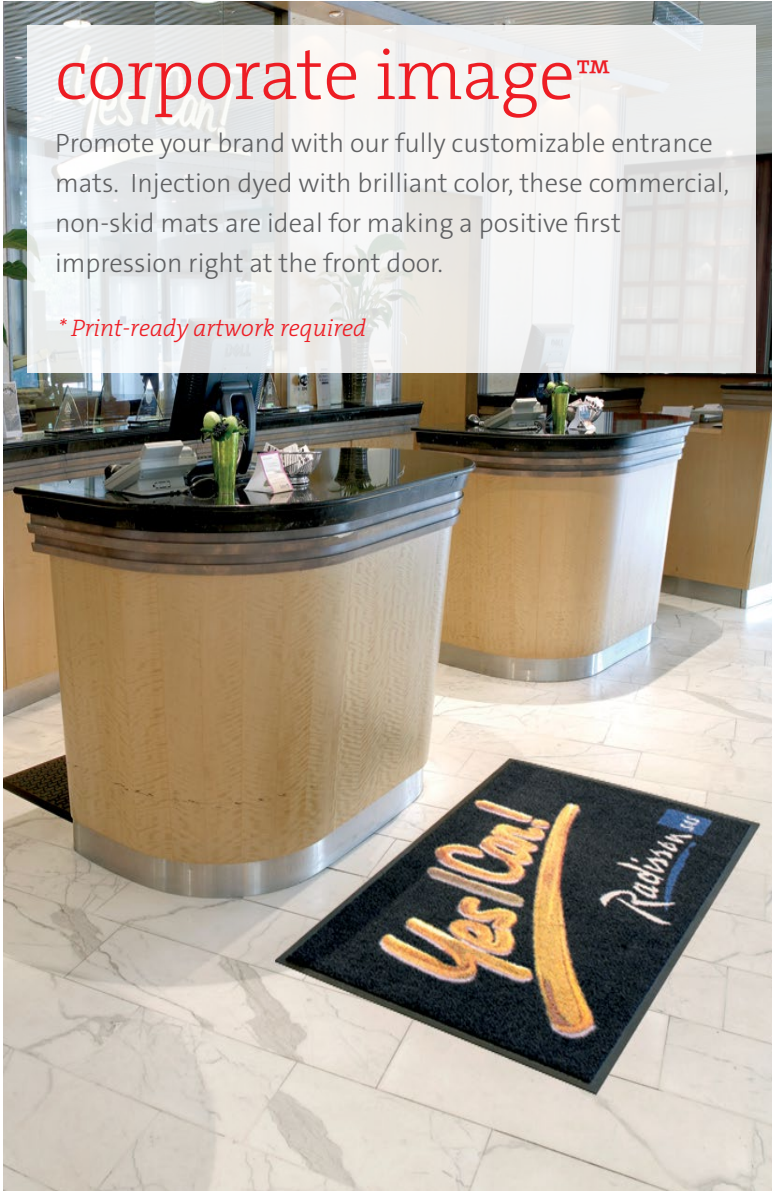

WeatherGuard™

Entrance Matting

Joy Carpets & Co.

Weatherguard™ Entrance Matting traps and holds foot-bourne soil and moisture while protecting a building's interior and minimizing maintenance costs.

corporate image™

Promote your brand with our fully customizable entrance mats. Injection dyed with brilliant color, these commercial, non-skid mats are ideal for making a positive first impression right at the front door.

** Print-ready artwork required*

SIZE OPTIONS*: 3'x4', 3'x5', 4'x6', 3'x10'

promenade™

Promenade™ is a non-skid, washable mat available in 10 color options to match any interior decor. Designed for entryways and circulation areas, these commercial grade mats are perfect for controlling fine dirt, dust, and moisture in high traffic areas where slips and falls are most likely to occur.