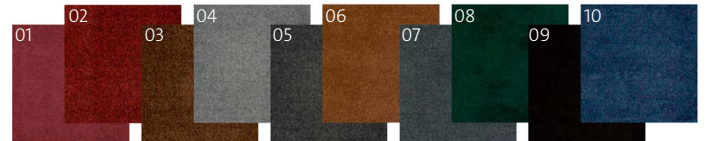

** Print-ready artwork required*

SIZE OPTIONS*: 3'x4', 3'x5', 4'x6', 3'x10'

promenade™

Promenade™ is a non-skid, washable mat available in 10 color options to match any interior decor. Designed for entryways and circulation areas, these commercial grade mats are perfect for controlling fine dirt, dust, and moisture in high traffic areas where slips and falls are most likely to occur.

** Specify color when ordering*

01-cabernet, 02-cheyenne red, 03-coffee, 04-flagstone, 05-frontier gray, 06-honeycomb, 07-oxford gray, 08-spruce green, 09-tuxedo black, 10-windsor blue

SIZE OPTIONS*: 3'x4', 3'x5', 4'x6', 3'x10'