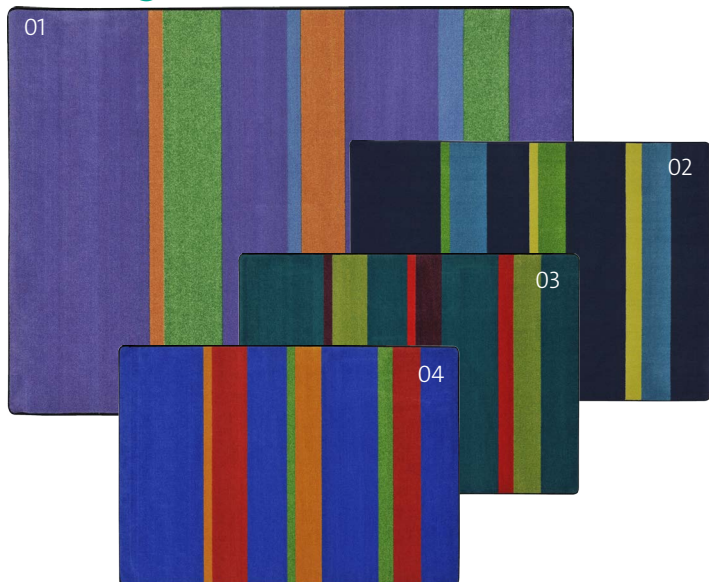

Straight & Narrow® #1860