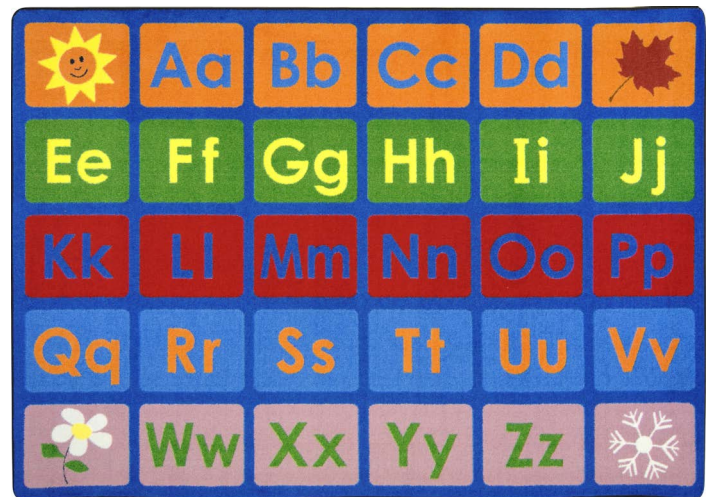

All Around™

#1898 - Start school on the right foot with a classroom designed for learning and comfort. All Around™ color-coordinates with our complete line of educational rugs. Offered in multiple sizes, shapes, and colors to fit any early childhood space, this simple yet inviting rug is certain to create a welcoming, attractive environment when children are motivated to explore, create, and learn.

- C - 5'4" x 7'8"
- CC - 5'4" x 7'8" oval
- D - 7'8" x 10'9"
- DD - 7'8" x 10'9" oval
- G - 10'9" x 13'2"
- GG - 10'9" x 13'2" oval
- H - 5'4" round
- E - 7'7" round
- XLE - 13'2" round

01 - BLUE, 02 - GREEN, 03 - ORANGE, 04 - PURPLE 05 - RED, 06 - TEAL

Any Day Alphabet™

#1710 - Young children who are learning the alphabet will enjoy this colorful rug with both upper and lower case letters. You can also begin discussions about the seasons with the simple shapes in the corners, and the individual squares will be a great organizational tool in the classroom.

- C - 5'4" x 7'8"
- D - 7'8" x 10'9"
- G - 10'9" x 13'2"

Letters & Numbers™

#834 - Create individual sitting areas with Letters & Numbers™ sitting squares. This set of twenty-six, 16" x 16" carpet squares combines bright bold colors with the alphabet and numbers and can be arranged in a variety of ways for organizational, circle time, or other recreational activities. Non-skid backing keeps the squares safely in place, and they can be washed with soap and water to remove soil and stains. Squares can be stored in a reusable, carrying case.

Joy In A Box™