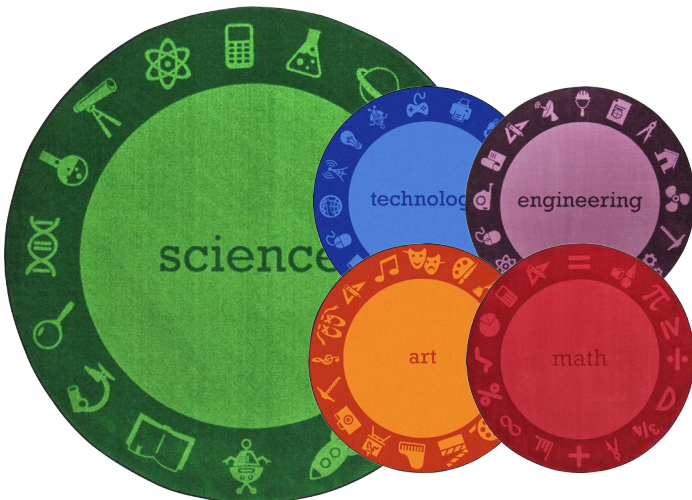

Paint & Learn™

#1678 - Learn basic colors, numbers, and upper and lower case letters on this attractive rug with a unique "paint brush" theme.

- H - 5'4" round
- E - 7'7" round
- XLE - 13'2" round