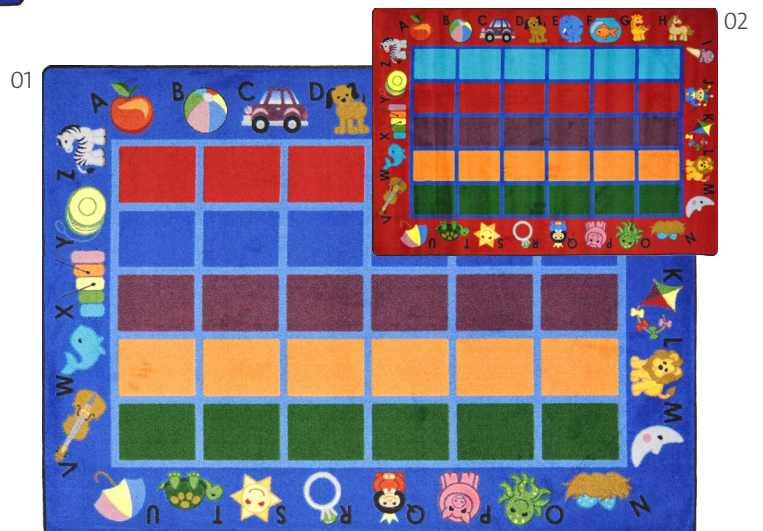

Animal Phonics™

#1623 - What a happy way to practice phonetic sounds! Each letter of the alphabet is represented with a fun animal picture, and there are geometric shapes and numbers included on the rectangle, too.

- C - 5'4" x 7'8"
- CC - 5'4" x 7'8" oval
- D - 7'8" x 10'9"
- DD - 7'8" x 10'9" oval
- G - 10'9" x 13'2"
- GG - 10'9" x 13'2" oval
- E - 7'7" round
- XLE - 13'2" round

Around the Block™

#1428 - Children will find numbers, upper case and lower case alphabet, seasons, shapes, animals, and fun on this appealing classroom rug.

- C - 5'4" x 7'8"
- D - 7'8" x 10'9"
- G - 10'9" x 13'2"

Simply Phonics™

#1870 - Children will love practicing the relationship between sounds and letters of the alphabet with this attractive phonics rug. You can teach them where to start and stop the learning game with the stoplights too!

- C - 5'4" x 7'8"
- D - 7'8" x 10'9"
- G - 10'9" x 13'2"

Alphabet Phonics™

#1624 - Solid color spaces in the center of an alphabet border with phonetic pictures creates a unique space where children can gather during the day.

- C - 5'4" x 7'8"
- D - 7'8" x 10'9"
- G - 10'9" x 13'2"
- 01 - BLUE, 02 - RED