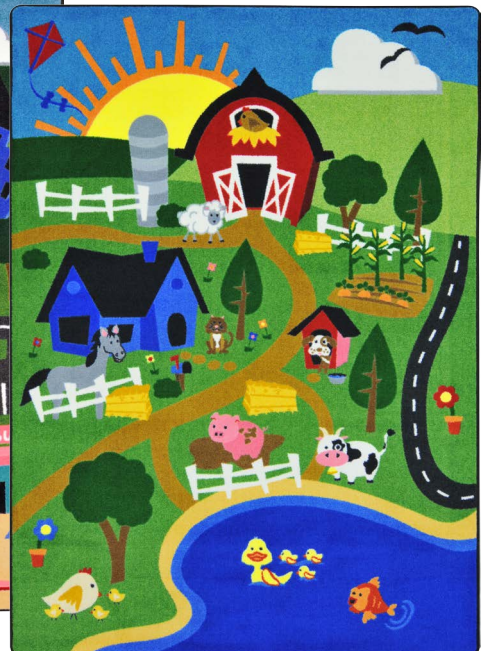

C - 5'4" x 7'8"
 D - 7'8" x 10'9"
 G - 10'9" x 13'2"

Signs of the Time™

#1436 - "Watch" how quickly your children will learn to use the American Sign Language alphabet to spell words, count, and tell time using the number signs.

C - 5'4" x 7'8"
 D - 7'8" x 10'9"
 G - 10'9" x 13'2"

Happy Forest™ #1888

Happy Town™ #1868

Happy Farm™ #1887

Happy Places™ Collection

Choose your favorite "Happy Place" and let your imagination be your guide as you play on the roads, paths, and enchanting hillsides of these adorable rugs.