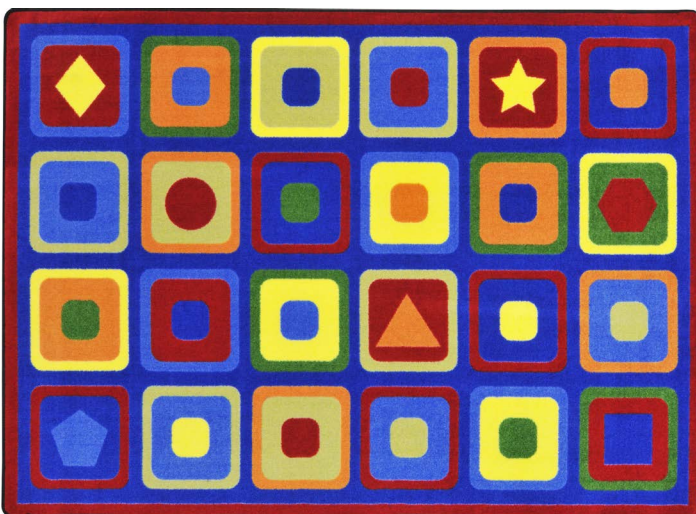

Seeking Shapes™

#1872 - Seeking Shapes™ is a playful organizational carpet for young children incorporating bright colors and familiar shapes.

C - 5'4" x 7'8"
D - 7'8" x 10'9"
G - 10'9" x 13'2"