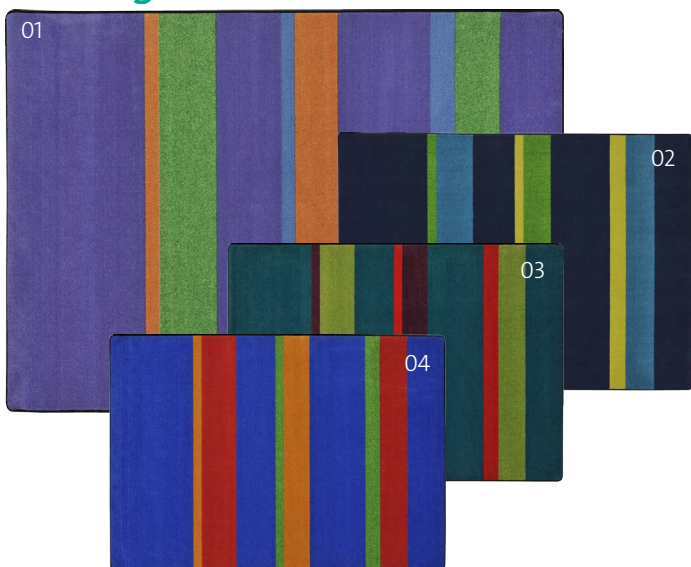

01 - WINE, 02 - GOLDENROD, 03 - GREENFIELD, 04 - HEATHER
 05 - MOCHA, 06 - ONYX, 07 - SANDSTONE, 08 - SEASIDE

Straight & Narrow® #1860

comfortable spaces

Comfortable Spaces Collection

Designed to coordinate with today's most popular interior color schemes, this collection of five attractive rugs are certain to create a focal point and define the space for children, teens, and adults alike.

C - 5'4" x 7'8"
D - 7'8" x 10'9"
G - 10'9" x 13'2"

01 - VIOLET, 02 - NAVY, 03 - TROPICS, 04 - PRIMARY

Flow™ #1858

Circle Back™ #1857

Straight & Narrow® #1860

Fascinate™ #1859

active play & special needs

First Signs™