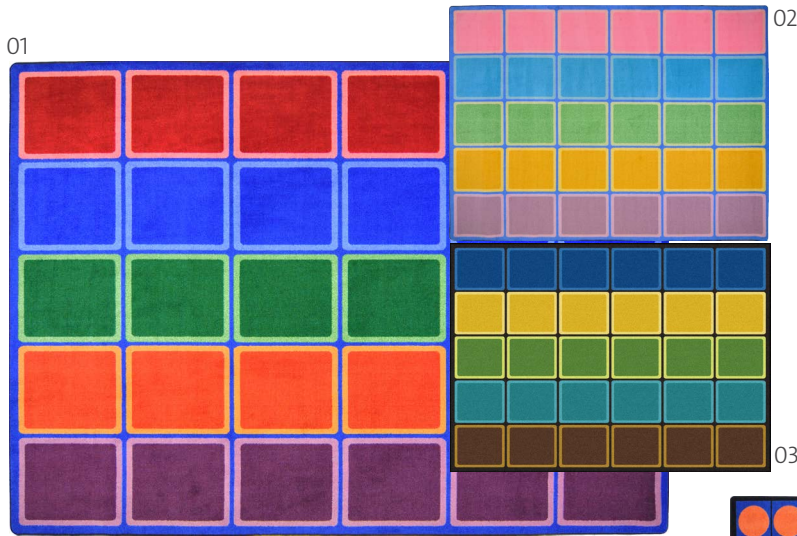

Blocks Abound™

#1709 - Don't have a "mental block" about getting "blocked out" of a space because "blocks abound" on this vibrant classroom carpet. The size C rug has 20 spaces, and the D and G have 30 spaces each.

- C - 5'4" x 7'8"
- D - 7'8" x 10'9"
- G - 10'9" x 13'2"

01 - PRIMARY, 02 - PASTEL, 03 - EARTHTONE

Lots of Dots™

#1430 - Make the transition from chairs to floor much easier with this organizational rug. Each row has a color, and each child has a dot. With generously sized squares, kids can keep elbows and knees tucked inside. Size D seats 30 and size C seats 20.

- C - 5'4" x 7'8"
- CC - 5'4" x 7'8" oval
- D - 7'8" x 10'9"
- DD - 7'8" x 10'9" oval
- G - 10'9" x 13'2"
- GG - 10'9" x 13'2" oval
- E - 7'7" round
- XLE - 13'2" round
- QR - 6'7" quarter round
- HR - 6'7" x 13'2" half round
- A - 2'8" x 3'10"
- RR - 2'1" x 7'8"