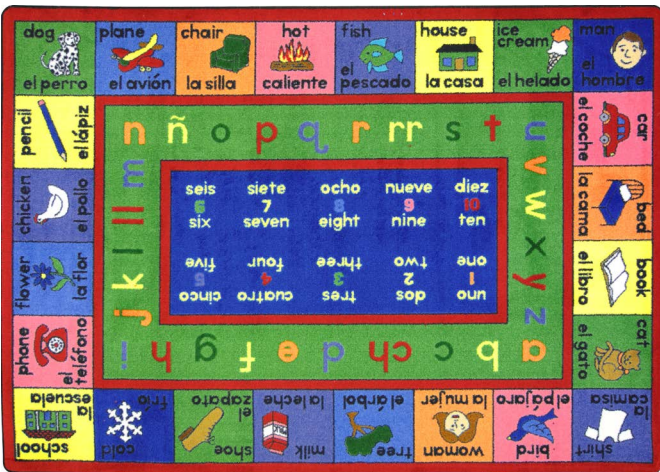

LenguaLink™

#1412 - Introduce children to a second language with this exciting bilingual teaching tool. Familiar pictures with both Spanish and English words border the rug. Numbers and the Spanish alphabet are featured in the center.

#1427 - French version (see website) available in sizes C & D only.

- C - 5'4" x 7'8"
- CC - 5'4" x 7'8" oval
- D - 7'8" x 10'9"
- DD - 7'8" x 10'9" oval
- G - 10'9" x 13'2"
- GG - 10'9" x 13'2" oval
- E - 7'7" round
- XLE - 13'2" round

Bilingual Phonics™

#1630 - Practice phonetic sounds and learn a second language with this unique teaching rug. Each letter of the alphabet is represented by a familiar picture, while the rectangular spaces are perfect for organizational activities.

- C - 5'4" x 7'8"
- D - 7'8" x 10'9"
- G - 10'9" x 13'2"