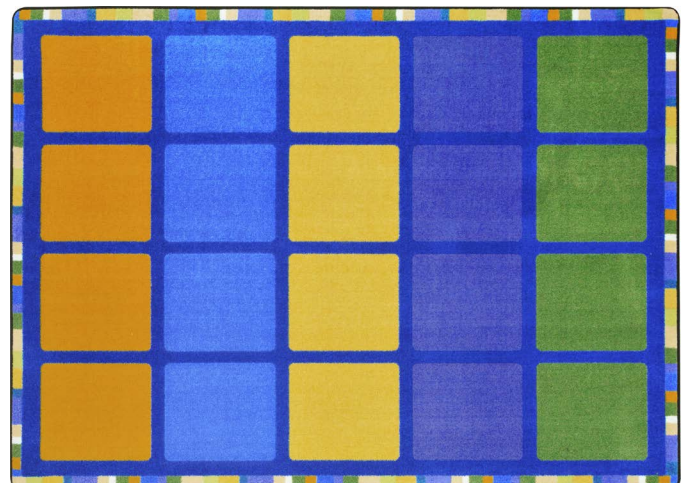

Green Space™

#1889 - Create a “green space” where little ones can sit, crawl, and play. They will enjoy the other “nature babies” pictured on the rug. Perfect for infant and toddler areas.

- B - 3'10" x 5'4"
- BB - 3'10" x 5'4" oval
- C - 5'4" x 7'8"
- CC - 5'4" x 7'8" oval
- D - 7'8" x 10'9"
- DD - 7'8" x 10'9" oval
- G - 13'2" x 10'9"
- GG - 13'2" x 10'9" oval

Spring Things™

#1890 - Tummy time has never been so enjoyable. Brighten up any infant or toddler's room with this adorable carpet featuring playful Spring animals.

- C - 5'4" x 7'8"
- D - 7'8" x 10'9"
- G - 10'9" x 13'2"
- 01 - BLUE, 02 - MULTI

Riding Waves™

#1893 - Waves of peaceful colors tumble over one another to create an artful space for gathering or quiet reading in your room.

- C - 5'4" x 7'8"
- D - 7'8" x 10'9"
- G - 10'9" x 13'2"

Rowing™

#1891 - Rows of colorful squares make an attractive area for children to gather for sharing or class discussions.

- C - 5'4" x 7'8"
- D - 7'8" x 10'9"
- G - 10'9" x 13'2"