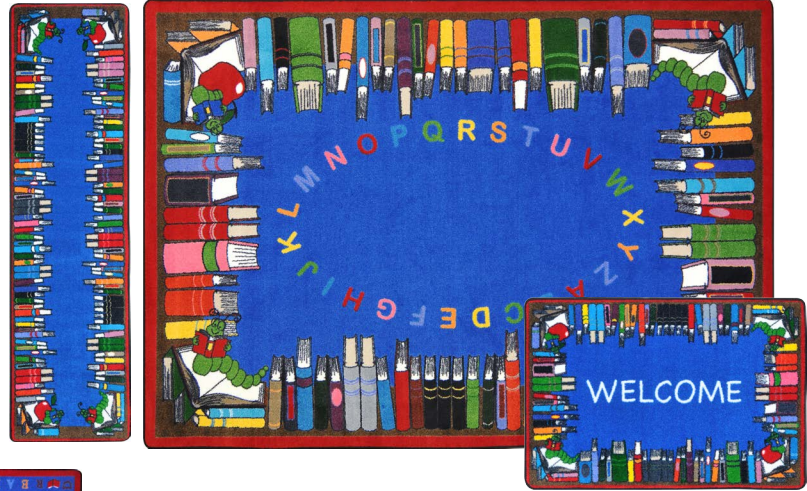

Read & Learn™

#1679 - Put the focus on reading and literacy with this clever carpet featuring rows of colorful books, an alphabet oval, and a friendly bookworm to share in the fun!

C - 5'4" x 7'8"   A - 2'8" x 3'10"
D - 7'8" x 10'9"   RR - 2'1" x 7'8"
G - 10'9" x 13'2"