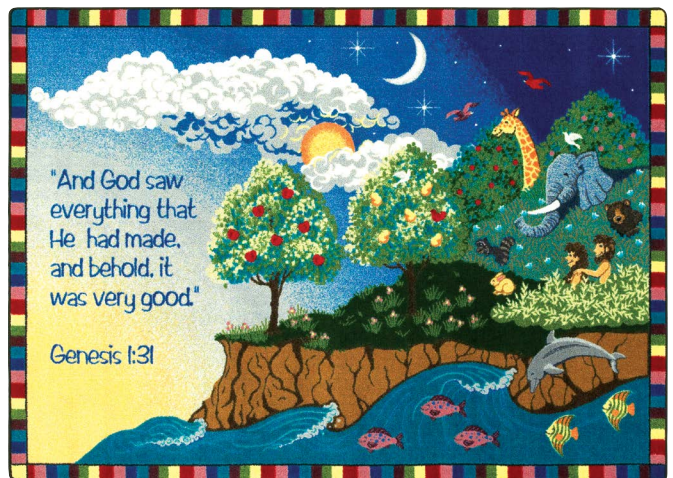

Noah's Alphabet Animals™

#1610 - This special ark carries animals whose names begin with all the letters of the alphabet. Now children will be able to practice phonics as they pronounce the names of the animals.

- C - 5'4" x 7'8"
- CC - 5'4" x 7'8" oval
- D - 7'8" x 10'9"
- DD - 7'8" x 10'9" oval
- G - 10'9" x 13'2"
- GG - 10'9" x 13'2" oval

Let the Children Come™

#1513 - This softly colored carpet representing multi-cultural children from around the world reinforces the fact that Jesus deeply loves all children and desires them to come to Him. Children are color-coordinated with the continents.

- C - 5'4" x 7'8"
- CC - 5'4" x 7'8" oval
- D - 7'8" x 10'9"
- DD - 7'8" x 10'9" oval
- G - 10'9" x 13'2"
- GG - 10'9" x 13'2" oval

Rainbow's Promise™

#1492 - As children learn the story about Noah building the ark, they can also learn the truth of God's faithfulness; and whenever they see a rainbow in the sky, they will know it is a reminder of His love for them.

- B - 3'10" x 5'4"
- C - 5'4" x 7'8"
- D - 7'8" x 10'9"
- G - 10'9" x 13'2"

Creation™

#1548 - The seven days of creation are beautifully depicted on this stunning carpet. Children will delight in tracing God's handiwork from the introduction of light into a dark world to the creation of Adam and Eve.

- B - 3'10" x 5'4"
- C - 5'4" x 7'8"
- D - 7'8" x 10'9"
- G - 10'9" x 13'2"