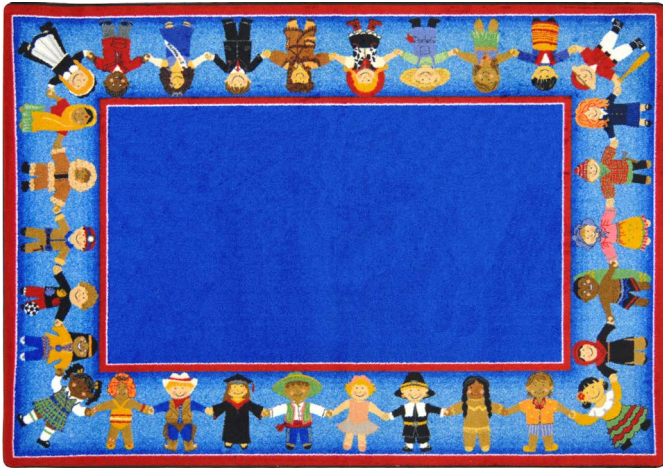

Children of Many Cultures™

#1622 - Emphasize our multicultural heritage with these charming children in native dress.

- C - 5'4" x 7'8"
- CC - 5'4" x 7'8" oval
- D - 7'8" x 10'9"
- DD - 7'8" x 10'9" oval
- G - 10'9" x 13'2"
- GG - 10'9" x 13'2" oval
- H - 5'4" round
- E - 7'7" round
- XLE - 13'2" round

Traditional Teachings™

#1916 - This attractive rug reinforces the seven basic virtues that form the foundation of a native, North American lifestyle. Children will enjoy learning the history of these sacred laws and implementing them as they interact with others in their daily lives.

- C - 5'4" x 7'8"
- CC - 5'4" x 7'8" oval
- D - 7'8" x 10'9"
- DD - 7'8" x 10'9" oval
- G - 10'9" x 13'2"
- GG - 10'9" x 13'2" oval
- H - 5'4" round
- E - 7'7" round
- XLE - 13'2" round