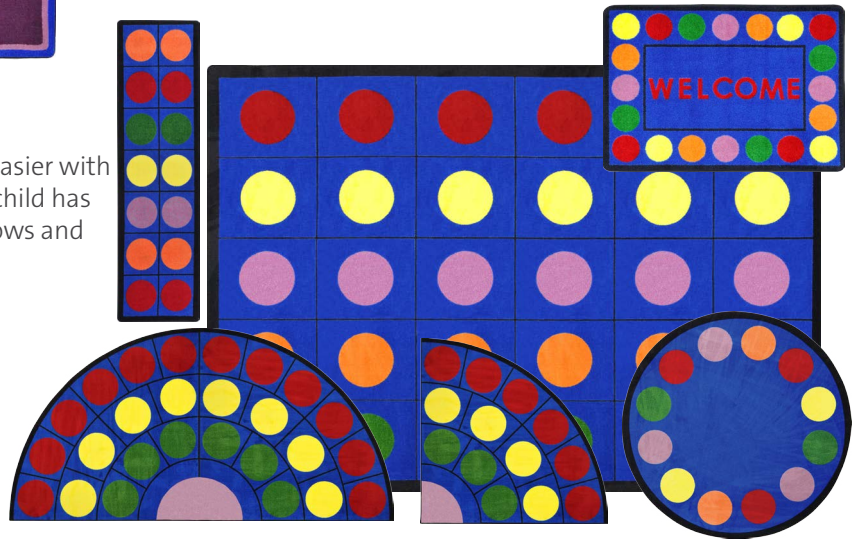

Alphabet Upcycle™

#1938 - Give your classroom upcycle style with Alphabet Upcycle™! This playful rug combines the alphabet with natural textures of fabric, wood, and metal to create a cozy charm that is certain to appeal to children and adults alike.

- C - 5'4" x 7'8"
- D - 7'8" x 10'9"
- G - 10'9" x 13'2"
- A - 2'8" x 3'10"
- RR - 2'1" x 7'8"

Color Tones™

#1897 - This lovely carpet will create a calming space in a busy classroom. Teachers may choose to set the tone for a peaceful day with children gathered on this simple yet attractive design.

- C - 5'4" x 7'8"
- CC - 5'4" x 7'8" oval
- D - 7'8" x 10'9"
- DD - 7'8" x 10'9" oval
- G - 10'9" x 13'2"
- GG - 10'9" x 13'2" oval
- E - 7'7" round
- XLE - 13'2" round