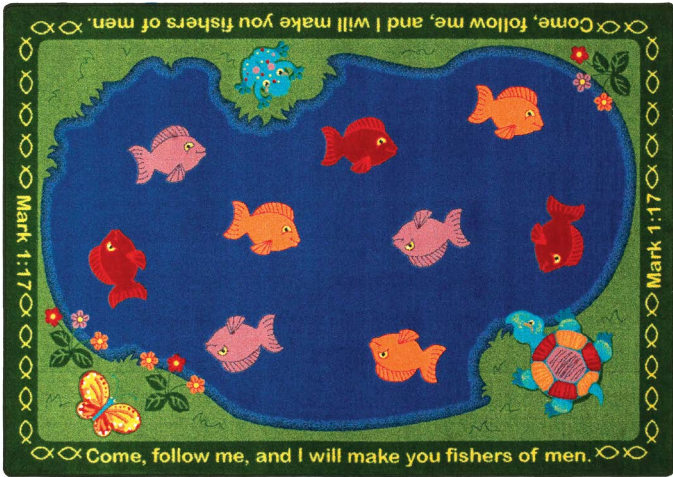

C - 5'4" x 7'8"
 CC - 5'4" x 7'8" oval
 D - 7'8" x 10'9"
 DD - 7'8" x 10'9" oval
 G - 10'9" x 13'2"
 E - 7'7" round

Into His Arms™

#1602 - Let the light of faith shine throughout your life as it does on the faces of these little ones in the presence of Jesus. This beautiful carpet will reinforce to children and all who see it the message of God's love.

B - 3'10" x 5'4"
 C - 5'4" x 7'8"
 D - 7'8" x 10'9"
 G - 10'9" x 13'2"

Simply Noah™

#1660 - Quaint little ark and animals combine with soft appealing colors to create a darling rug that is Simply Noah.

B - 3'10" x 5'4"
 C - 5'4" x 7'8"
 D - 7'8" x 10'9"
 G - 10'9" x 13'2"