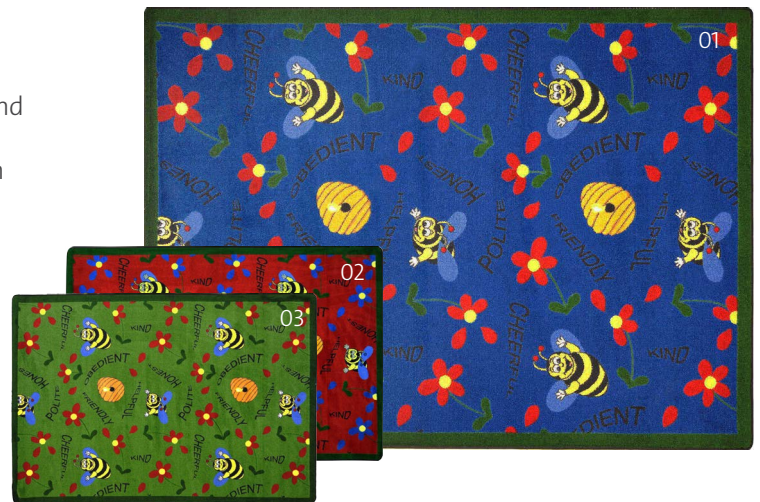

Walk In Faith™

#1608 - The bold alphabet and colorful shoes on this whimsical design will be a fun reminder for children to follow in God's pathways as they begin to understand the principle of faith.

- CC - 5'4" x 7'8" oval
- DD - 7'8" x 10'9" oval
- GG - 10'9" x 13'2" oval
- H - 5'4" round
- E - 7'7" round
- XLE - 13'2" round