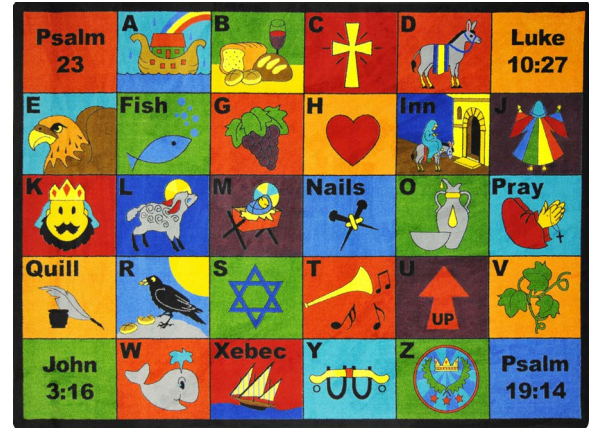

inspirational

Bible Phonics™

#1601 - Each letter of the alphabet in Bible Phonics is represented by a distinctive phonetic picture. As children identify the image, teachers can relate the corresponding Bible story. This beautiful carpet will become a favorite of both children and adults.

- B - 3'10" x 5'4"
- C - 5'4" x 7'8"
- D - 7'8" x 10'9"
- G - 10'9" x 13'2"

Ten Commandments™

#1609 - Hop aboard the Bible Train and explore the alphabet boxcars loaded with fun. Proverbs 22:6 at the center of the classroom will be a bold reminder of the importance of educators.

- B - 3'10" x 5'4"
- BB - 3'10" x 5'4" oval
- C - 5'4" x 7'8"
- CC - 5'4" x 7'8" oval
- D - 7'8" x 10'9"
- DD - 7'8" x 10'9" oval
- G - 10'9" x 13'2"
- GG - 10'9" x 13'2" oval

Bee Attitudes™

#1451 - Cheerful, polite, friendly, obedient, helpful, honest, and kind; Mr. Bee will help all children to keep these attitudes in mind! Constantly reinforce good attitudes in your classroom with this fun carpet.

- B - 3'10" x 5'4"
- C - 5'4" x 7'8"
- D - 7'8" x 10'9"
- G - 10'9" x 13'2"

01 - BLUE, 02 - RED, 03 - GREEN