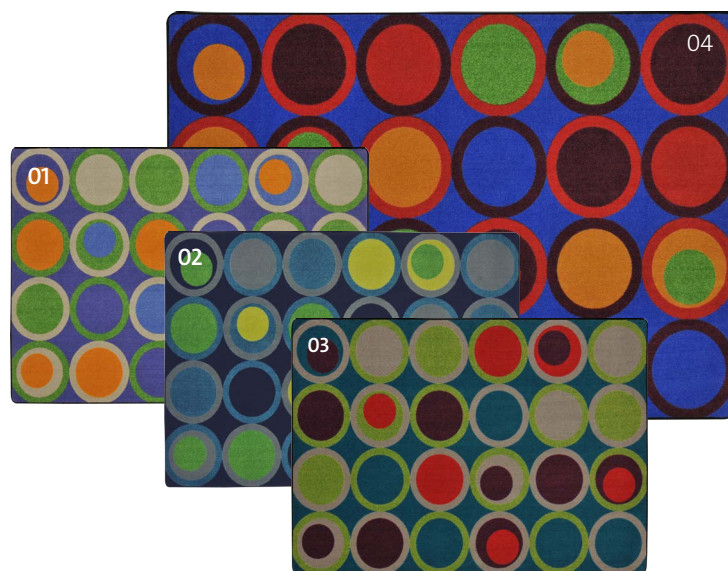

Circle Back™ #1857