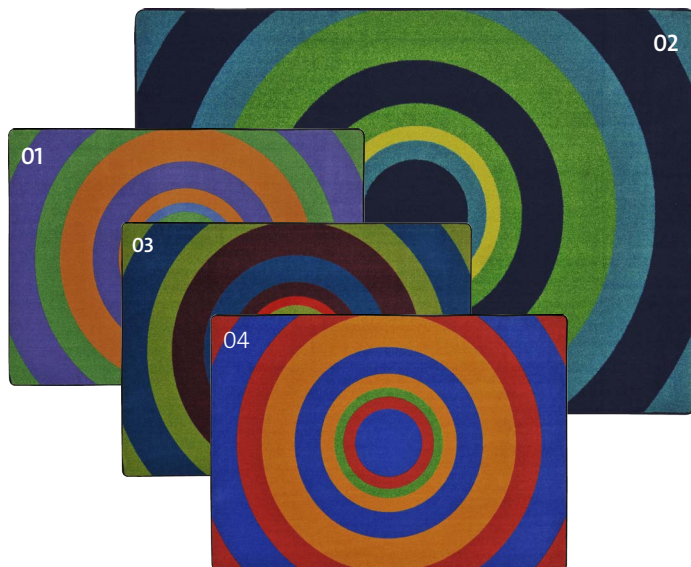

01 - WINE, 02 - GOLDENROD, 03 - GREENFIELD, 04 - HEATHER
 05 - MOCHA, 06 - ONYX, 07 - SANDSTONE, 08 - SEASIDE

Straight & Narrow® #1860

comfortable spaces

Comfortable Spaces Collection

Designed to coordinate with today's most popular interior color schemes, this collection of five attractive rugs are certain to create a focal point and define the space for children, teens, and adults alike.

C - 5'4" x 7'8"
D - 7'8" x 10'9"
G - 10'9" x 13'2"

01 - VIOLET, 02 - NAVY, 03 - TROPICS, 04 - PRIMARY

Flow™ #1858

Circle Back™ #1857

Straight & Narrow® #1860

Fascinate™ #1859

active play & special needs

First Signs™