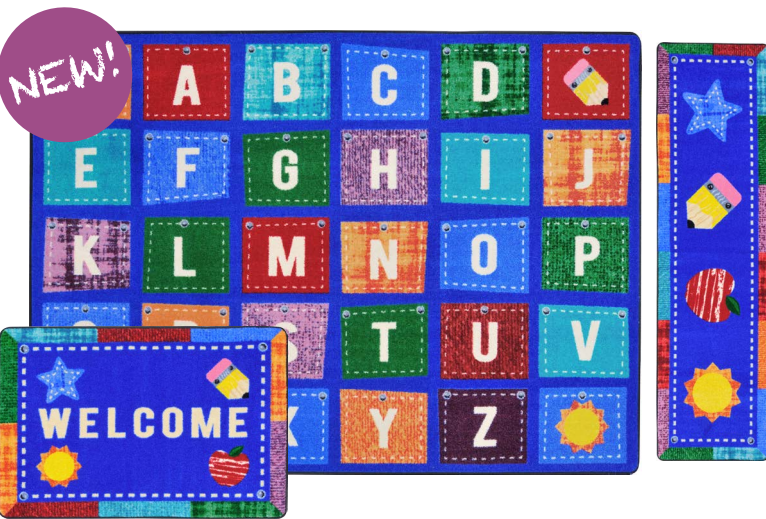

Alphabet Upcycle™

#1938 - Give your classroom upcycle style with Alphabet Upcycle™! This playful rug combines the alphabet with natural textures of fabric, wood, and metal to create a cozy charm that is certain to appeal to children and adults alike.

- C - 5'4" x 7'8"
- D - 7'8" x 10'9"
- G - 10'9" x 13'2"
- A - 2'8" x 3'10"
- RR - 2'1" x 7'8"

Color Tones™

#1897 - This lovely carpet will create a calming space in a busy classroom. Teachers may choose to set the tone for a peaceful day with children gathered on this simple yet attractive design.

- C - 5'4" x 7'8"
- CC - 5'4" x 7'8" oval
- D - 7'8" x 10'9"
- DD - 7'8" x 10'9" oval
- G - 10'9" x 13'2"
- GG - 10'9" x 13'2" oval
- E - 7'7" round
- XLE - 13'2" round