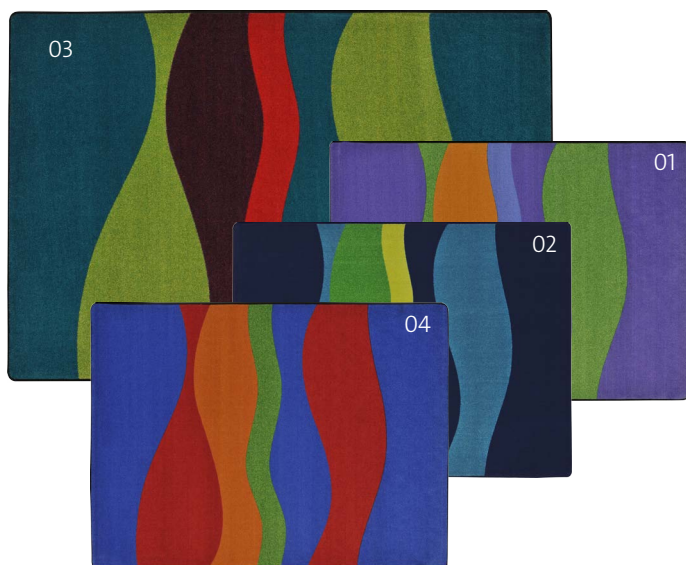

Flow™ #1858