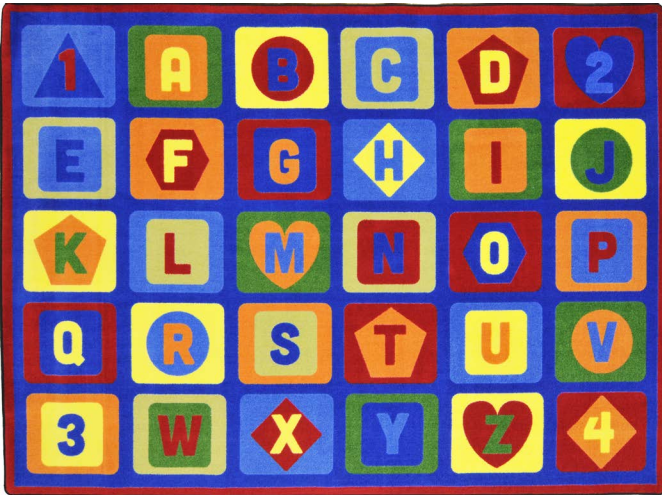

Lots to Learn™

#1875 - Learning comes easy with Lots to Learn™. Not only will it create a cozy gathering place for daily activities, but children will use it throughout the day to practice the alphabet and learn simple shapes, colors, and numbers 1-4.

- C - 5'4" x 7'8"
- D - 7'8" x 10'9"
- G - 10'9" x 13'2"

Choo Choo Letters™

#1925 - Ride the rails with Choo Choo Letters™. The comical phonetic images will assist children as they learn the sounds of the alphabet in preparation for reading.

- C - 5'4" x 7'8"
- D - 7'8" x 10'9"
- G - 10'9" x 13'2"