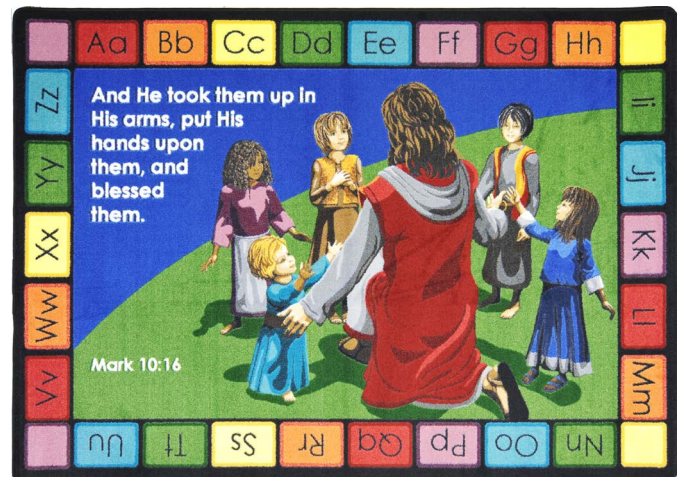

Simply Noah™

#1660 - Quaint little ark and animals combine with soft appealing colors to create a darling rug that is Simply Noah.

B - 3'10" x 5'4"
C - 5'4" x 7'8"
D - 7'8" x 10'9"
G - 10'9" x 13'2"