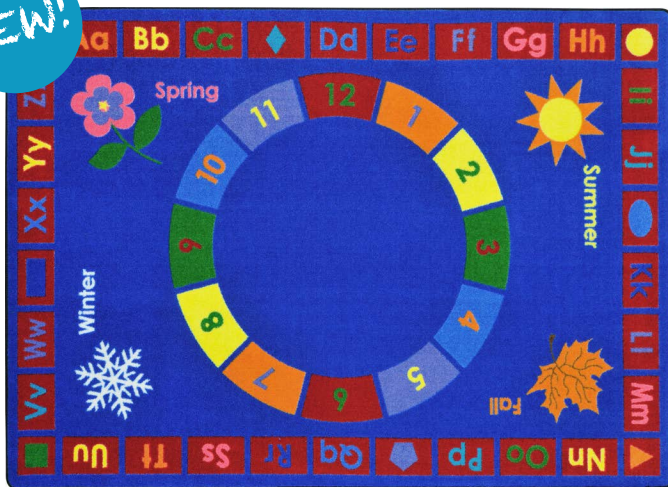

- C - 5'4" x 7'8"
- D - 7'8" x 10'9"
- G - 10'9" x 13'2"

Choo Choo Letters™

#1925 - Ride the rails with Choo Choo Letters™. The comical phonetic images will assist children as they learn the sounds of the alphabet in preparation for reading.

- C - 5'4" x 7'8"
- D - 7'8" x 10'9"
- G - 10'9" x 13'2"

NEW!

Learning Time™

#1921 - This creative and functional carpet is designed to encourage children to learn while they play. Learning Time™ is perfect for a variety of teacher-directed as well as child-directed activities.