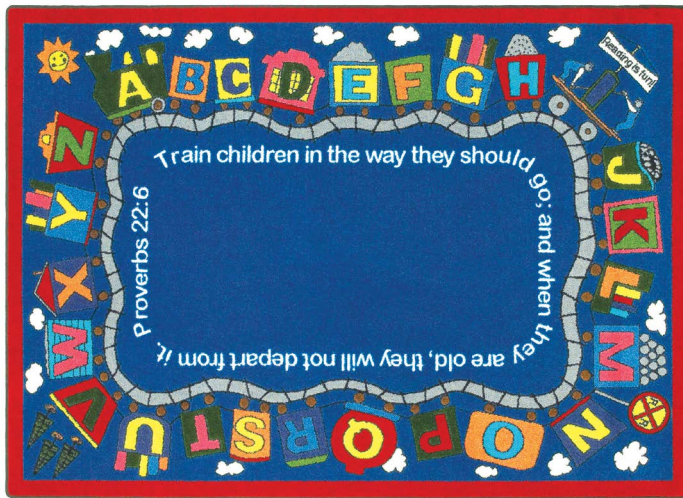

In the Beginning™

#1496 - This beautiful carpet, depicting the earth surrounded by the star-filled heavens, will be a constant reminder of our Creator and His love for us. Teach children to appreciate our earth and guard its beauty for generations to come.

B - 3'10" x 5'4"
C - 5'4" x 7'8"
D - 7'8" x 10'9"
G - 10'9" x 13'2"
E - 7'7" round
F - 7'7" square

Bible Train™

#1493 - Hop aboard the Bible Train and explore the alphabet boxcars loaded with fun. Proverbs 22:6 at the center of the classroom will be a bold reminder of the importance of educators.

C - 5'4" x 7'8"
CC - 5'4" x 7'8" oval
D - 7'8" x 10'9"
DD - 7'8" x 10'9" oval
G - 10'9" x 13'2"
E - 7'7" round

Into His Arms™

#1602 - Let the light of faith shine throughout your life as it does on the faces of these little ones in the presence of Jesus. This beautiful carpet will reinforce to children and all who see it the message of God's love.

B - 3'10" x 5'4"
C - 5'4" x 7'8"
D - 7'8" x 10'9"
G - 10'9" x 13'2"