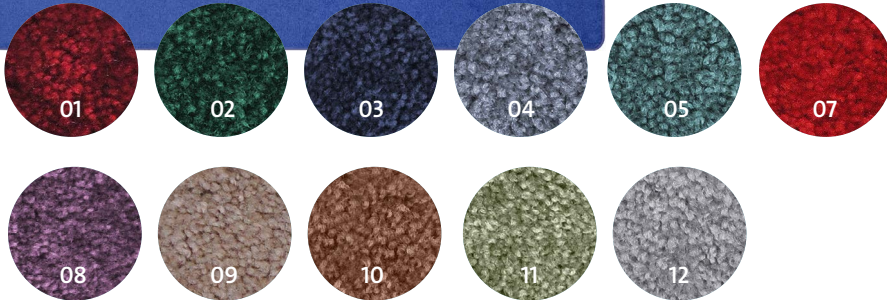

Endurance™

#80 - In environments where caregivers sanitize with bleach, our Endurance carpets pass the test. Made with 100% premium polyester, these inviting area rugs resist soil, stains, bleach, and have antimicrobial protection.

P - 6' x 6'   R - 12' x 6'   T - 12' x 12'
Q - 6' x 9'   S - 12' x 8'   U - 12' x 15'
QQ - 6' x 9' oval   SS - 12' x 8' oval   V - 12' x 18'

01 - BURGUNDY, 02 - FOREST, 03 - MIDNIGHT SKY,
04 - GLACIER BLUE, 05 - MINT, 06 - ROYAL BLUE, 07 - RED,
08 - PURPLE, 09 - TAUPE, 10 - BROWN, 11 - SAGE, 12 - SILVER

Just Kidding™

#623 - Brighten up your room with the beautiful colors of Just Kidding™. Made with 100% BCF PET solution dyed polyester, these soft and inviting area rugs resist soil, stains, bleach, and have antimicrobial protection.

N - 4' x 6'
P - 6' x 6'   R - 12' x 6'   T - 12' x 12'
Q - 6' x 9'   S - 12' x 8'   U - 12' x 15'
QQ - 6' x 9' oval   SS - 12' x 8' oval   V - 12' x 18'

01 - COBALT BLUE, 02 - GRASS GREEN, 03 - TANGERINE ORANGE,
04 - VERY VIOLET, 05 - HOT PINK, 06 - LEMON YELLOW, 07 - PALE PINK,
08 - SEAFOAM, 09 - LIME GREEN