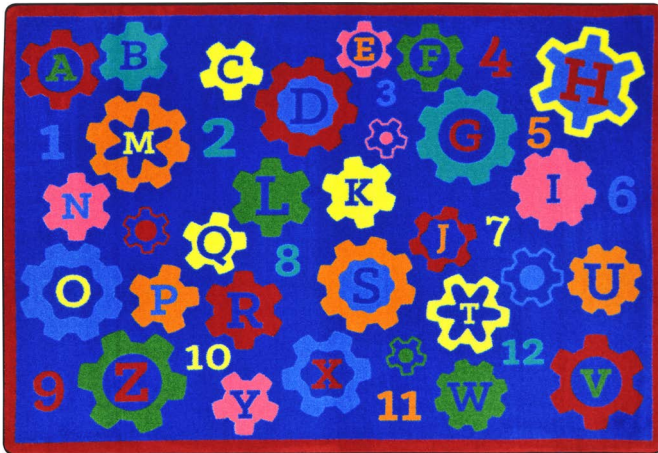

- C - 5'4" x 7'8"
- D - 7'8" x 10'9"
- G - 10'9" x 13'2"
- A - 2'8" x 3'10"
- RR - 2'1" x 7'8"

Color Tones™

#1897 - This lovely carpet will create a calming space in a busy classroom. Teachers may choose to set the tone for a peaceful day with children gathered on this simple yet attractive design.

C - 5'4" x 7'8" A - 2'8" x 3'10"
 D - 7'8" x 10'9" RR - 2'1" x 7'8"
 G - 10'9" x 13'2"

Geared for Learning™

#1907 - Grease the STEM wheels of learning with this colorful carpet featuring all sizes of gears, the alphabet, and numbers. The carpet can be the basis for many activities, such as identifying colors, actively moving through the alphabet or following the trail of numbers. In addition, children can practice simple math facts, compare sizes of the gears and count the teeth on the sprockets. A great way to introduce discussions about technology in your classroom.