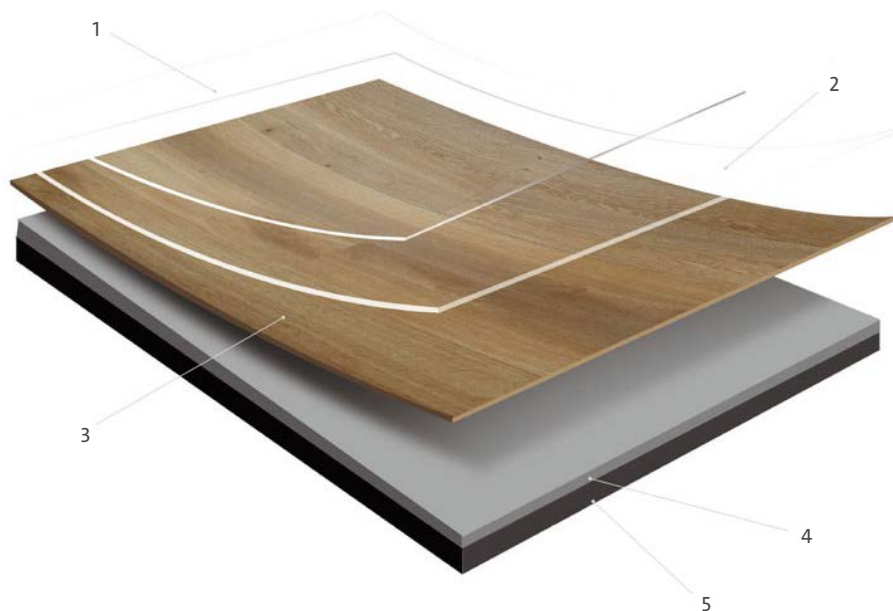

Joy Carpets & Co.

 *Terra Firma*<sup>™</sup>  
[commercial luxury vinyl tile]

Terra Firma™ Luxury Vinyl Tile is a high-fashion, resilient flooring engineered to withstand busy, commercial environments. The perfect combination of style, performance, and comfort, Terra Firma™ creates new design options for residential, commercial and hospitality interiors. Available in colors and textures that capture the natural beauty of wood and stone, these elegant designs are certain to create a signature room with visual impact.

## LVT Construction:

1. Quartz Enhanced Urethane Coating - Provides stain and abrasion resistance and eliminates need for waxes or chemicals.

2. Wear Layer - Provides long lasting appearance retention in heavy commercial settings.

3. Printed Layer - High-definition printed film provides lifelike visual effects.

4 & 5. Core and Backing Layers - 100% vinyl core and backing provides dimensional stability, impact resistance, and serves as the foundation of the product.