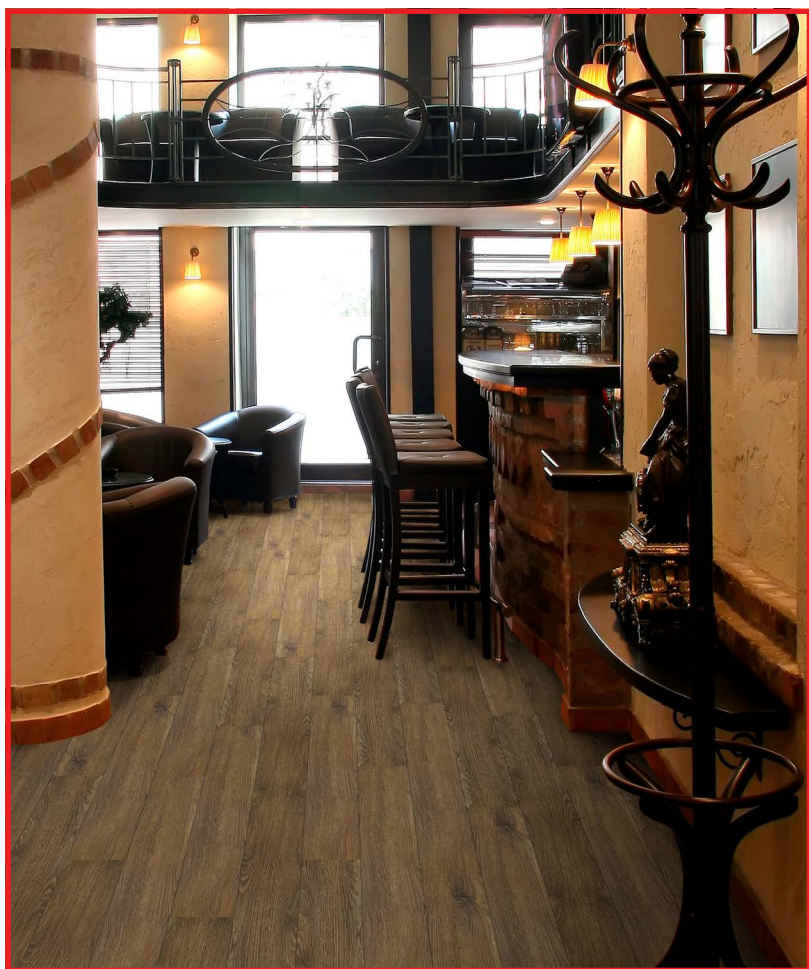

Joy Carpets & Co.

 *Terra Firma*<sup>™</sup>  
[commercial luxury vinyl tile]

Terra Firma™ Luxury Vinyl Tile is a high-fashion, resilient flooring engineered to withstand busy, commercial environments. The perfect combination of style, performance, and comfort, Terra Firma™ creates new design options for residential, commercial and hospitality interiors. Available in colors and textures that capture the natural beauty of wood and stone, these elegant designs are certain to create a signature room with visual impact.