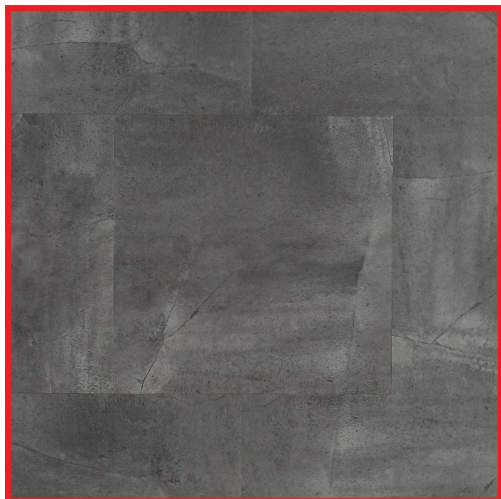

RUSTIC PINE™ - 2508  
AVAILABLE IN 4 COLORS

TEAK™ - 2509  
AVAILABLE IN 4 COLORS

CRADLE MOUNTAIN™ - 2501  
AVAILABLE IN 14 COLORS

TUSCANY™ - 2503  
AVAILABLE IN 3 COLORS

EMPIRE™ - 2502  
AVAILABLE IN 3 COLORS

SLATE™ - 2511  
AVAILABLE IN 4 COLORS

TRAVERTINE™ - 2510  
AVAILABLE IN 6 COLORS

Joy Carpets & Co.

corporate headquarters: 2640 Lafayette Rd. Fort Oglethorpe, GA 30742

distribution center: 104 West Forrest Rd. Fort Oglethorpe, GA 30742