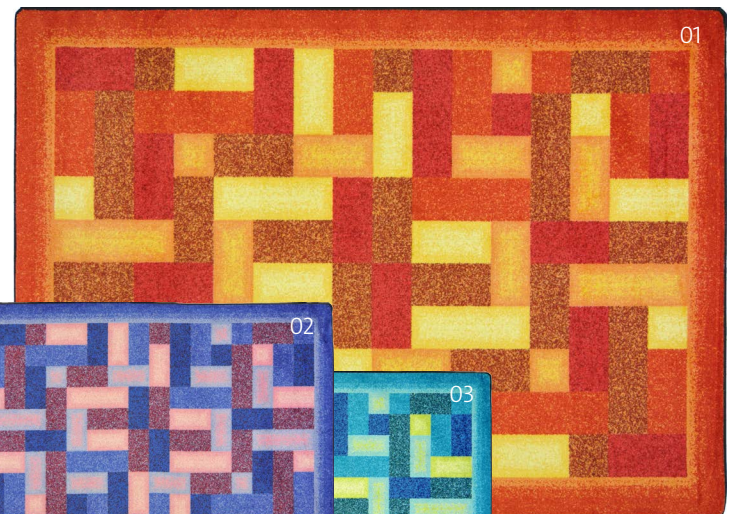

#1703 - Whether it's water droplets, fingerprints, a whirlpool effect, or simply the hand-drawn art of a young child, Whimzi's unique color and design are certain to add a playful and casual element to any room.

B - 3'10" x 5'4"

C - 5'4" x 7'8"

D - 7'8" x 10'9"

G - 10'9" x 13'2"

01 - TEAL, 02 - RED, 03 - ORANGE

Boomblox™

#1699 - Disorderly but sensible...unsettled but balanced. This contradictory rug inspired by modern architecture incorporates a unique combination of color and design and is certain to add the perfect amount of visual interest to any floor.

B - 3'10" x 5'4"

C - 5'4" x 7'8"

D - 7'8" x 10'9"

G - 10'9" x 13'2"

01 - TEAL, 02 - PURPLE, 03 - ORANGE

Off Beat™

#1712 - Off-Beat's maze-like labyrinth of colorful rectangular art was inspired by early video games. This lively rug design is equally suited to a casual reading area as well as a teenage gameroom.