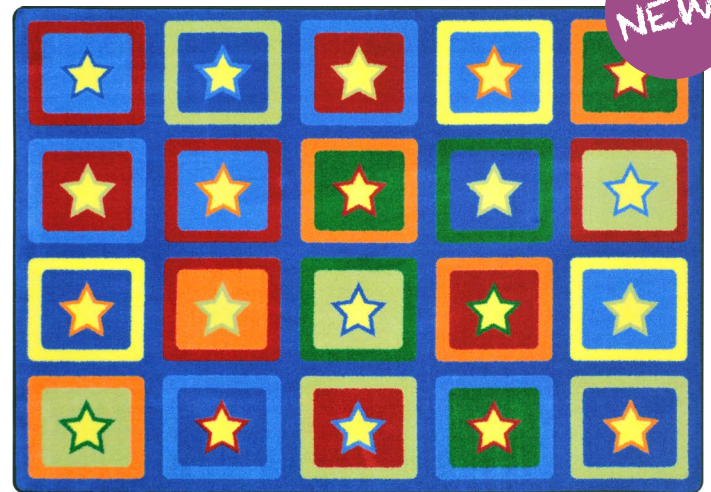

Any Day Alphabet™

#1710 - Young children who are learning the alphabet will enjoy this colorful rug with both upper and lower case letters. You can also begin discussions about the seasons with the simple shapes in the corners, and the individual squares will be a great organizational tool in the classroom.

- C - 5'4" x 7'8"
- D - 7'8" x 10'9"
- G - 10'9" x 13'2"

NEW!

Spaces and Places™

#1955 - Transition from the chair to floor and back again with Spaces and Places™. Each colored dot provides plenty of space for little ones to sit, and the playful stitching on each dot gives a hint of upcycle style that is certain to coordinate with any classroom décor.

- C - 5'4" x 7'8"
- D - 7'8" x 10'9"
- G - 10'9" x 13'2"

Sitting Stars™

#1969 - Make every child feel like a star with Sitting Stars™ in your classroom. This bright and versatile carpet provides a welcoming place to sit and relax during story time or other group activities.

- C - 5'4" x 7'8"
- D - 7'8" x 10'9"
- G - 10'9" x 13'2"

NEW!

Alphabet Patterns™

#1802 - Ask a child if he would rather sit on the lime green dot with the wavy blue lines and the letter P on it, or the red dot with three green triangles and the letter Q. Challenge children to learn descriptive words as they choose their special seats for the day.

- C - 5'4" x 7'8"
- D - 7'8" x 10'9"
- G - 10'9" x 13'2"