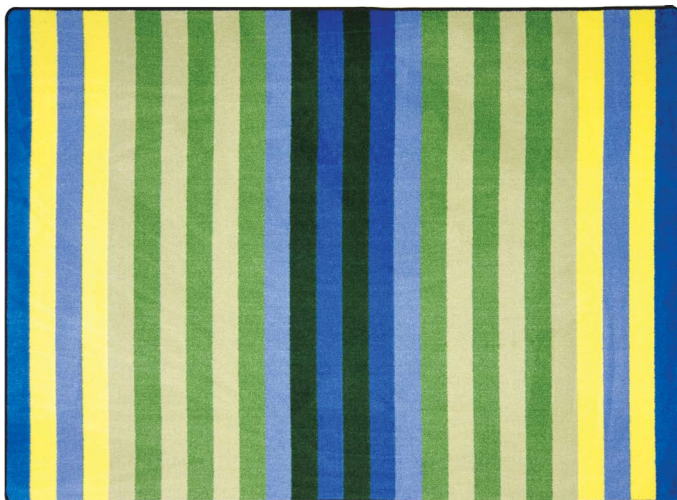

Sea Glass™

#1639 - Stripes are timeless, and this inviting rug with a calming but whimsical color palette is certain to make a modern fashion statement in your classroom.

- C - 5'4" x 7'8"
- D - 7'8" x 10'9"
- G - 10'9" x 13'2"