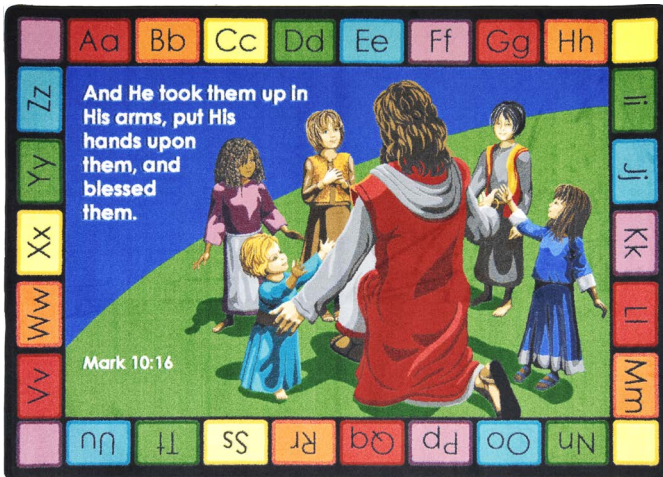

Into His Arms™

#1602 - Let the light of faith shine throughout your life as it does on the faces of these little ones in the presence of Jesus. This beautiful carpet will reinforce to children and all who see it the message of God's love.

- B - 3'10" x 5'4"
- C - 5'4" x 7'8"
- D - 7'8" x 10'9"
- G - 10'9" x 13'2"

Simply Noah™

#1660 - Quaint little ark and animals combine with soft appealing colors to create a darling rug that is Simply Noah™.

- B - 3'10" x 5'4"
- C - 5'4" x 7'8"
- D - 7'8" x 10'9"
- G - 10'9" x 13'2"