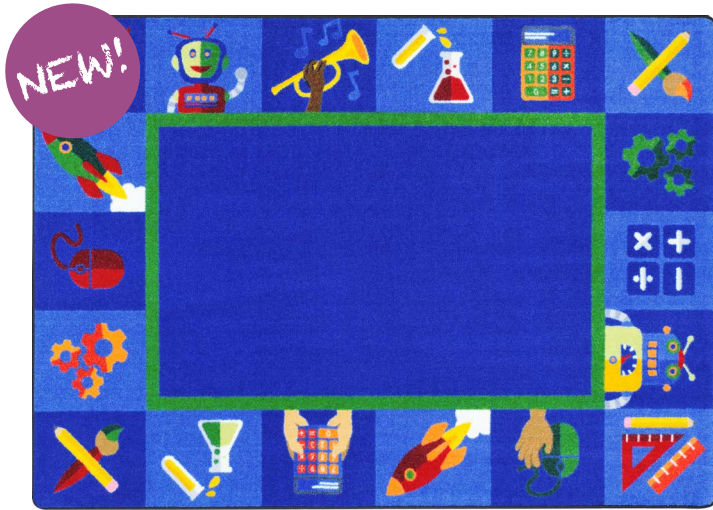

STEAM into Learning™

#1956 - With STEAM into Learning™, your students will be motivated to think, observe, explore, create and experiment throughout the day. Teach essential STEAM concepts and inspire discussions on creativity and innovation!

- C - 5'4" x 7'8"
- D - 7'8" x 10'9"
- G - 10'9" x 13'2"

STEAM Collection

#1912 - Emphasize the STEAM areas of study in your classroom with these colorful carpets depicting icons from each discipline. The images presented on each carpet will peak students' curiosity and motivate them to investigate the areas of learning in addition to discovering others for themselves.

- C - 5'4" x 7'8"
- CC - 5'4" x 7'8" oval
- D - 7'8" x 10'9"
- DD - 7'8" x 10'9" oval
- G - 10'9" x 13'2"
- GG - 10'9" x 13'2" oval
- H - 5'4" round
- E - 7'7" round
- XLE - 13'2" round

01 - SCIENCE, 02 - TECHNOLOGY, 03 - ENGINEERING, 04 - MATH, 05 - ART

Full STEAM Ahead™

#1948 - Develop essential STEAM skills in the early childhood classroom with Full STEAM Ahead™. Introduce children to these important concepts while they engage in everyday play.

- C - 5'4" x 7'8"
- D - 7'8" x 10'9"
- G - 10'9" x 13'2"

Geared for Learning™

#1907 - Grease the STEM wheels of learning with this colorful carpet featuring all sizes of gears, the alphabet, and numbers. The carpet can be the basis for many activities, such as identifying colors, actively moving through the alphabet or following the trail of numbers. In addition, children can practice simple math facts, compare sizes of the gears and count the teeth on the sprockets. A great way to introduce discussions about technology in your classroom.

- C - 5'4" x 7'8"
- D - 7'8" x 10'9"
- G - 10'9" x 13'2"