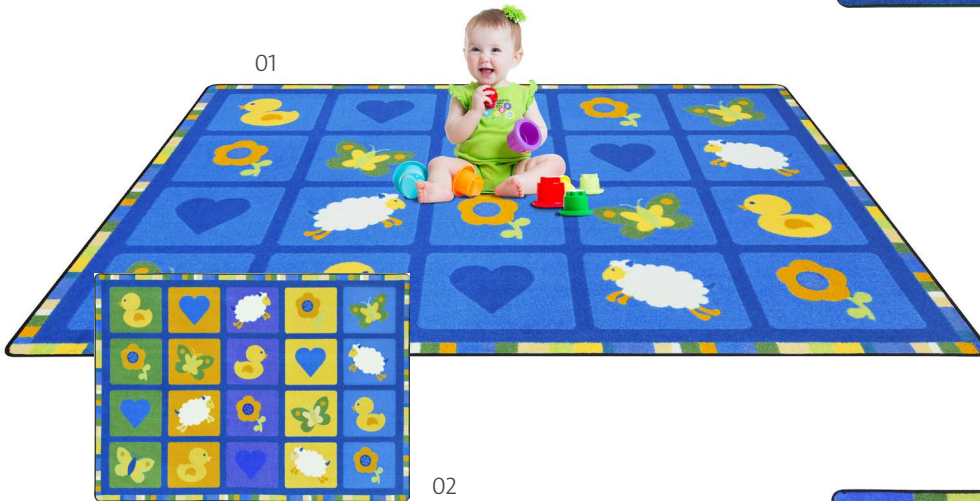

Kid Essentials[®]

from joy carpets & co.

early childhood area rugs

Green Space™

#1889 - Create a "green space" where little ones can sit, crawl, and play. They will enjoy the other "nature babies" pictured on the rug. Perfect for infant and toddler areas.

- B - 3'10" x 5'4"
- BB - 3'10" x 5'4" oval
- C - 5'4" x 7'8"
- CC - 5'4" x 7'8" oval
- D - 7'8" x 10'9"
- DD - 7'8" x 10'9" oval
- G - 13'2" x 10'9"
- GG - 13'2" x 10'9" oval

Spring Things™

#1890 - Tummy time has never been so enjoyable. Brighten up any infant or toddler's room with this adorable carpet featuring playful Spring animals. Size C seats 20. Sizes D and G seat 30.

C - 5'4" x 7'8"

A - 2'8" x 3'10"

D - 7'8" x 10'9"

RR - 2'1" x 7'8"

G - 10'9" x 13'2"

Patchwork Letters™

#1953 - This brightly colored rug will create a perfect space in the classroom where children can sit and learn their letters. Alternating colored blocks make classroom organization a snap!