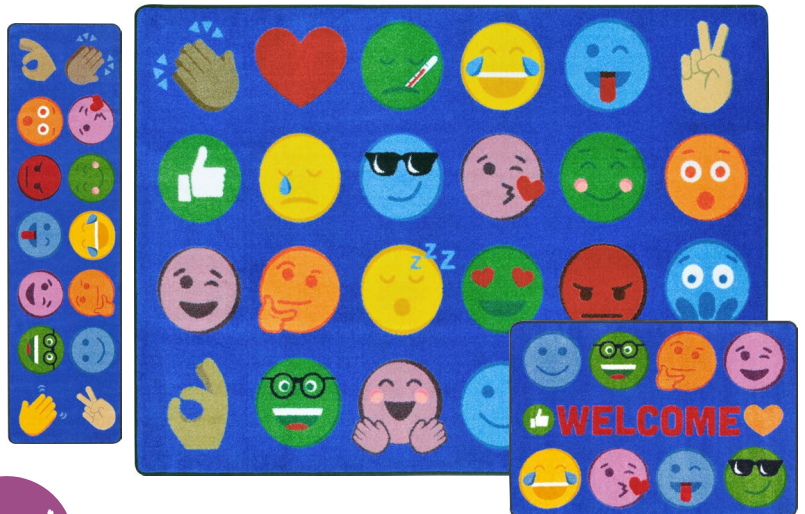

- B - 3'10" x 5'4"
- C - 5'4" x 7'8"
- D - 7'8" x 10'9"
- G - 10'9" x 13'2"

Alpha-Dots™

#1801 - Simple lines and fresh, clean colors give an uncluttered look to this classroom carpet. The large alphabet letters on the colored dots are in sequence for young children, and the dots in the corners can be used as a beginning lesson in fractions.

- C - 5'4" x 7'8"
- D - 7'8" x 10'9"
- G - 10'9" x 13'2"

01 - PRIMARY, 02 - EARTHTONE

Emoji Expressions™

#1936 - Children love to express their emotions through emojis. With Emoji Expressions™ in the classroom, you can encourage children to get in touch with their feelings and either share with others or discuss privately with you.

C - 5'4" x 7'8"

A - 2'8" x 3'10"

D - 7'8" x 10'9"

RR - 2'1" x 7'8"

G - 10'9" x 13'2"

Patchwork Letters™

#1953 - This brightly colored rug will create a perfect space in the classroom where children can sit and learn their letters. Alternating colored blocks make classroom organization a snap!