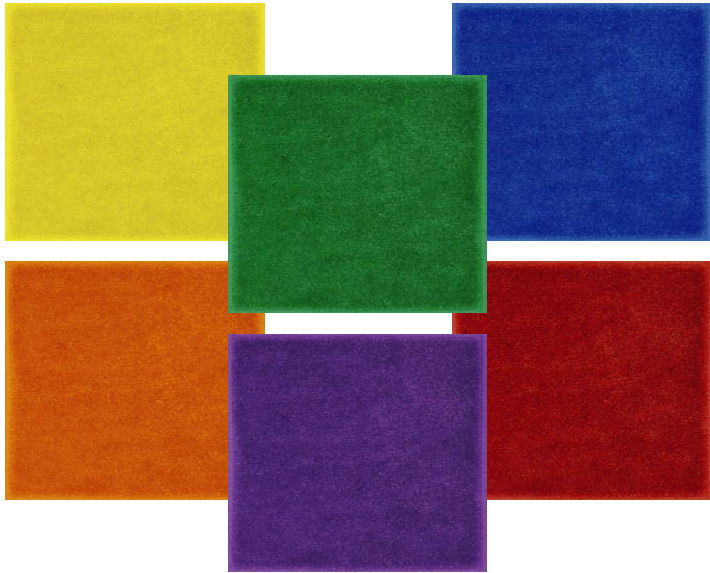

B - 3'10" x 5'4"

C - 5'4" x 7'8"

D - 7'8" x 10'9"

G - 10'9" x 13'2"

01 - ORANGE, 02 - PURPLE, 03 - TEAL

Flexible Seating Collection

Today's classrooms emphasize student engagement and motivation, and flexible seating can play a major role in creating this modern learning experience. Joy Carpets Sitting Squares are a perfect mobile seating option that can be arranged in a variety of ways to create sitting areas tailored to the teaching needs of the day. These 16" x 16" carpet squares have a non-skid back, are washable with soap and water, and can be stored in a reusable, carrying case when not in use.