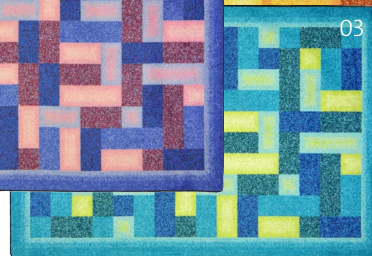

B - 3'10" x 5'4"

C - 5'4" x 7'8"

D - 7'8" x 10'9"

G - 10'9" x 13'2"

01 - TEAL, 02 - PURPLE, 03 - ORANGE

Off Beat™

#1712 - Off-Beat's maze-like labyrinth of colorful rectangular art was inspired by early video games. This lively rug design is equally suited to a casual reading area as well as a teenage gameroom.