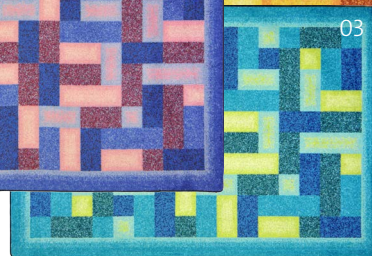

B - 3'10" x 5'4"

C - 5'4" x 7'8"

D - 7'8" x 10'9"

G - 10'9" x 13'2"

01 - TEAL, 02 - PURPLE, 03 - ORANGE

Off Beat™

#1712 - Off-Beat's maze-like labyrinth of colorful rectangular art was inspired by early video games. This lively rug design is equally suited to a casual reading area as well as a teenage gameroom.

B - 3'10" x 5'4"

C - 5'4" x 7'8"

D - 7'8" x 10'9"

G - 10'9" x 13'2"

01 - ORANGE, 02 - PURPLE, 03 - TEAL

Flexible Seating Collection

Today's classrooms emphasize student engagement and motivation, and flexible seating can play a major role in creating this modern learning experience. Joy Carpets Sitting Squares are a perfect mobile seating option that can be arranged in a variety of ways to create sitting areas tailored to the teaching needs of the day. These 16" x 16" carpet squares have a non-skid back, are washable with soap and water, and can be stored in a reusable, carrying case when not in use.