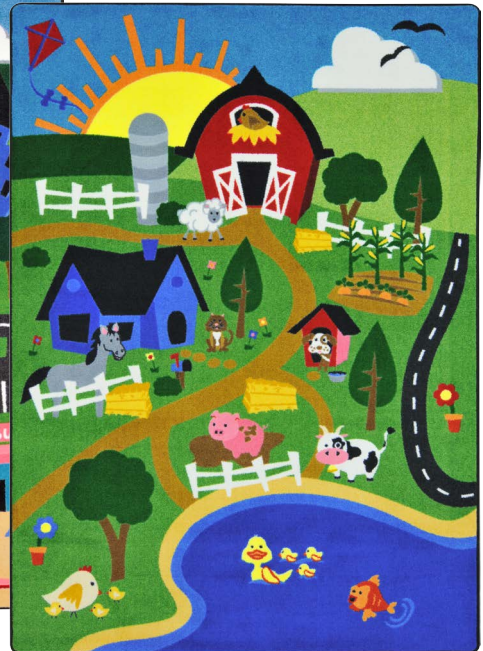

- C - 5'4" x 7'8"
- D - 7'8" x 10'9"
- G - 10'9" x 13'2"

Signs of the Time™

#1436 - "Watch" how quickly your children will learn to use the American Sign Language alphabet to spell words, count, and tell time using the number signs.

- C - 5'4" x 7'8"
- D - 7'8" x 10'9"
- G - 10'9" x 13'2"

Happy Forest™ #1888

Happy Town™ #1868

Happy Farm™ #1887

Happy Places™ Collection

Choose your favorite "Happy Place" and let your imagination be your guide as you play on the roads, paths, and enchanting hillsides of these adorable rugs.