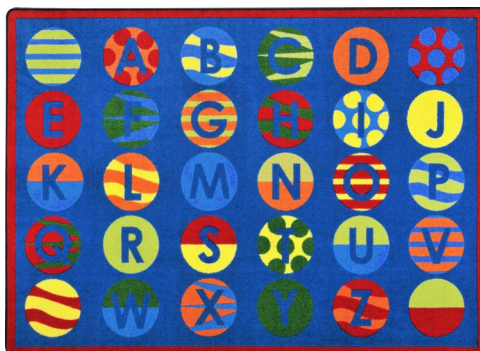

flexible seating

Alphabet Leaves™ Sitting Squares

#838 - Set of twenty-six. Coordinates with Alphabet Leaves™ carpet, page 5.

NEW!

Shady Grove™ Sitting Squares

#837 - Set of twenty-six. Coordinates with Shady Grove™ carpet, page 14.

Alphabet Patterns™ Sitting Squares

#835 - Set of twenty-six. Coordinates with Alphabet Patterns™ carpet, page 7.

Around the Block™

#1428 - Children will find numbers, upper case and lower case alphabet, seasons, shapes, animals, and fun on this appealing classroom rug.