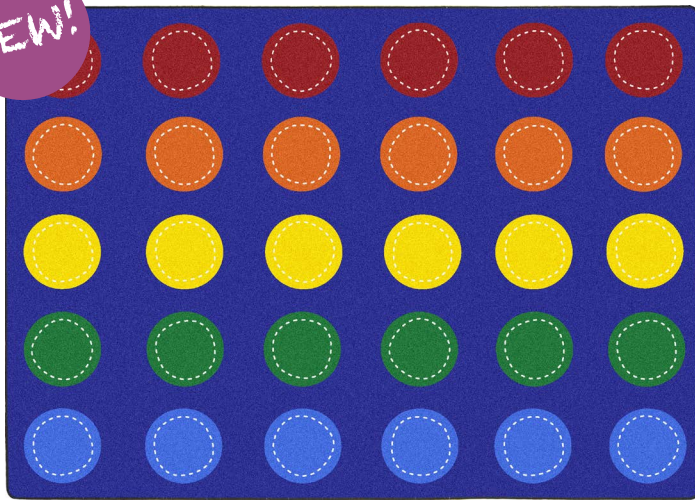

NEW!

Spaces and Places™

#1955 - Transition from the chair to floor and back again with Spaces and Places™. Each colored dot provides plenty of space for little ones to sit, and the playful stitching on each dot gives a hint of upcycle style that is certain to coordinate with any classroom décor.

- C - 5'4" x 7'8"
- D - 7'8" x 10'9"
- G - 10'9" x 13'2"

Sitting Stars™

#1969 - Make every child feel like a star with Sitting Stars™ in your classroom. This bright and versatile carpet provides a welcoming place to sit and relax during story time or other group activities.

- C - 5'4" x 7'8"
- D - 7'8" x 10'9"
- G - 10'9" x 13'2"