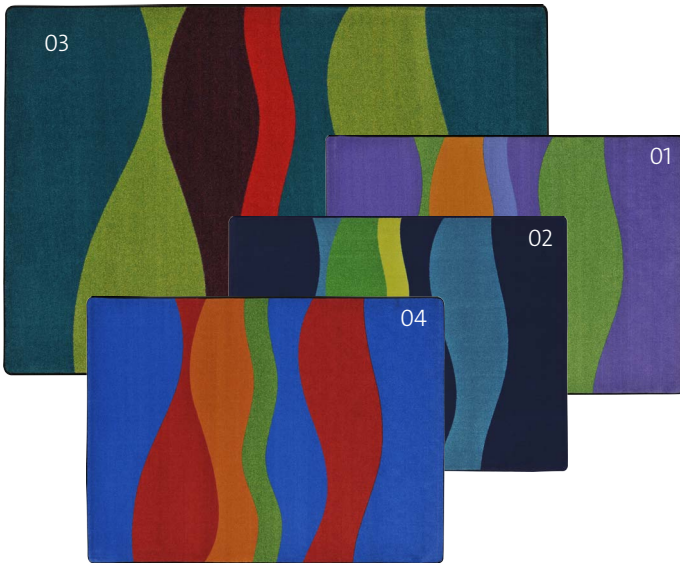

Flow™ #1858