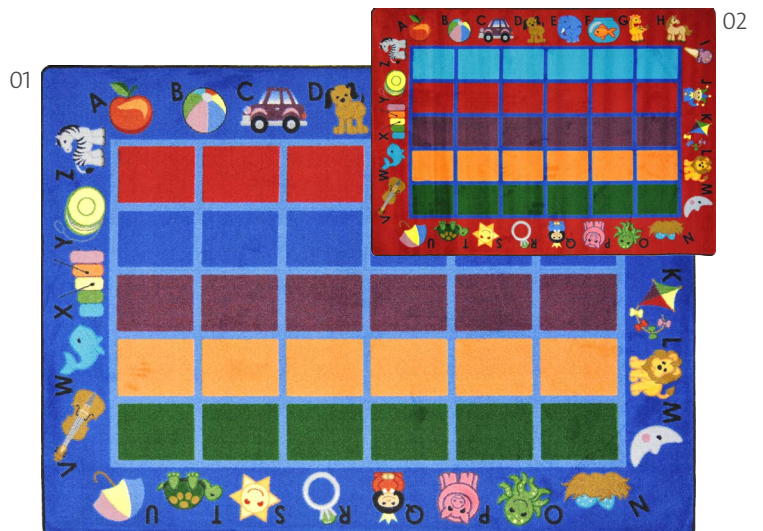

- C - 5'4" x 7'8"
- CC - 5'4" x 7'8" oval
- D - 7'8" x 10'9"
- DD - 7'8" x 10'9" oval
- G - 10'9" x 13'2"
- GG - 10'9" x 13'2" oval
- E - 7'7" round
- XLE - 13'2" round

Books Are Handy™

#1963 - Children's reading spaces are important to learning and discovery, so dedicate an area to early literacy and introduce children to the boundless world of books.

- C - 5'4" x 7'8"
- D - 7'8" x 10'9"
- G - 10'9" x 13'2"
- 01 - BLUE, 02 - RED

Read & Learn™

#1679 - Put the focus on reading and literacy with this clever carpet featuring rows of colorful books, an alphabet oval, and a friendly bookworm to share in the fun!