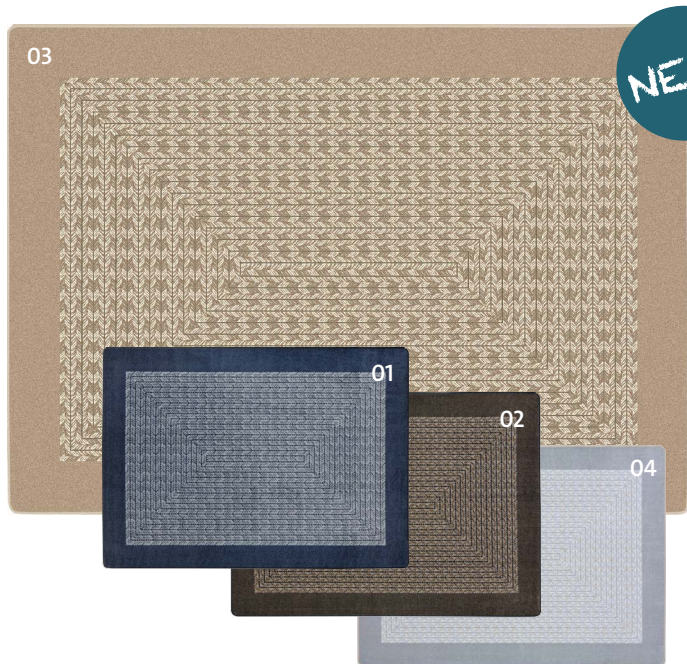

Parliament Hill™

#1970 - Proudly display the iconic Canadian maple leaf on this colorful organizational carpet. Perfect for circle time and other group activities, use Parliament Hill™ to spark conversations about Canadian heritage, history, and national identity.

- CC - 5'4" x 7'8" oval
- DD - 7'8" x 10'9" oval
- GG - 10'9" x 13'2" oval
- E - 7'7" round
- XLE - 13'2" round

01 - MULTI, 02 - NEUTRAL

Like Home™

#1971 - Make your classroom a “home away from home” with this warm and inviting faux-braided carpet. Designed with subtlety in mind, this understated carpet will make students feel safe, secure, and comfortable during their daily educational activities.

- B - 3'10" x 5'4"
- BB - 3'10" x 5'4" oval
- C - 5'4" x 7'8"
- CC - 5'4" x 7'8" oval
- D - 7'8" x 10'9"
- DD - 7'8" x 10'9" oval
- G - 10'9" x 13'2"
- GG - 10'9" x 13'2" oval
- H - 5'4" round
- E - 7'7" round

01 - NAVY, 02 - CHOCOLATE, 03 - BEIGE, 04 - SILVER

Feeling Natural™

#1972 - Surround children with the natural textures and comforting colors of nature. Feeling Natural™ evokes a sense of freshness and freedom of the outdoors.

- H - 5'4" round
- E - 7'7" round
- XLE - 13'2" round

01 - SLATE, 02 - WALNUT, 03 - SAND, 04 - PINE