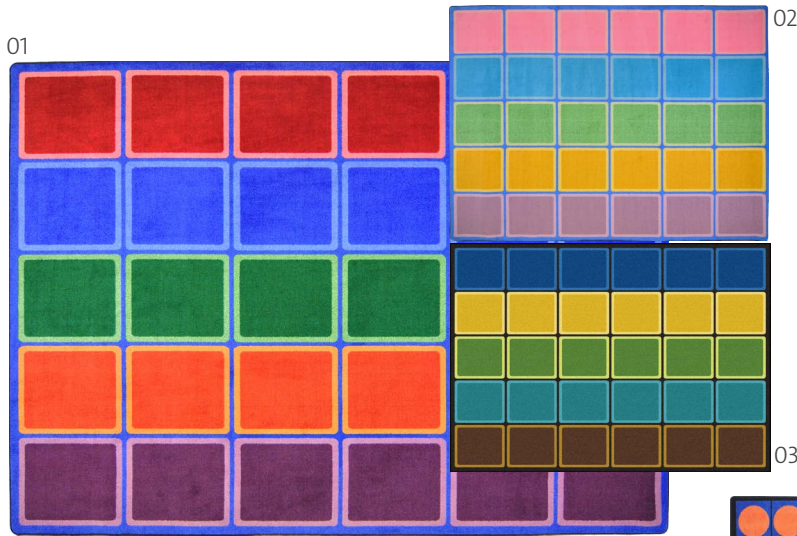

C - 5'4" x 7'8"

D - 7'8" x 10'9"

G - 10'9" x 13'2"

Alphabet Leaves™

#1892 - Be sure to "leave" time for lots of fun when you're learning the alphabet on Alphabet Leaves™. Follow the letters from A to Z, or choose a favorite spot for quiet reading or individual work.

C - 5'4" x 7'8"

D - 7'8" x 10'9"

G - 10'9" x 13'2"

A - 2'8" x 3'10"

RR - 2'1" x 7'8"

Coordinating sitting squares, p. 21.

01

02