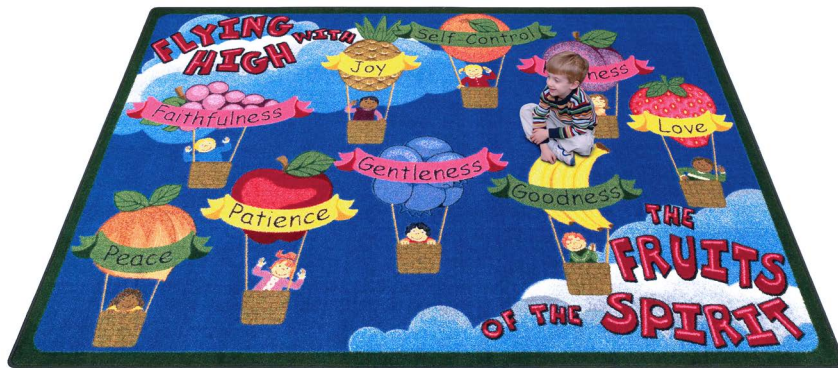

Fishers of Men™

#1550 - What a fun way to teach children that Jesus calls each one to follow Him and tell others about His everlasting love.

B - 3'10" x 5'4"
C - 5'4" x 7'8"
CC - 5'4" x 7'8" oval
D - 7'8" x 10'9"
DD - 7'8" x 10'9" oval
G - 10'9" x 13'2"
GG - 10'9" x 13'2" oval

Fruits of the Spirit™

#1549 - Encourage children to fly high above petty problems by showing forth the fruits of the Holy Spirit living within them. This unique classroom carpet will be a reminder of God's grace.

B - 3'10" x 5'4"
C - 5'4" x 7'8"
D - 7'8" x 10'9"
G - 10'9" x 13'2"

Bible Stories™

#1634 - Stories from the lives of five Biblical characters are depicted on this stunning carpet. Children can learn from the examples of faith set by these saints as they walked in faith and trusted in God's perfect plan for their lives.

C - 5'4" x 7'8"
D - 7'8" x 10'9"
G - 10'9" x 13'2"