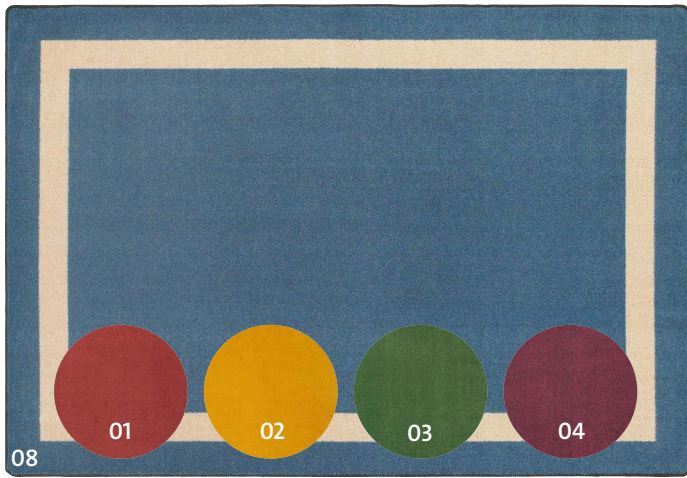

- H - 5'4" round
- E - 7'7" round
- XLE - 13'2" round

01 - SLATE, 02 - WALNUT, 03 - SAND, 04 - PINE

Portrait™

#1479 - The perfect classroom carpet for line-time. The solid colors create an oasis of quiet where children can gather for discussions or sharing. The beige line delineates the seating area. Available in a variety of colors and sizes.