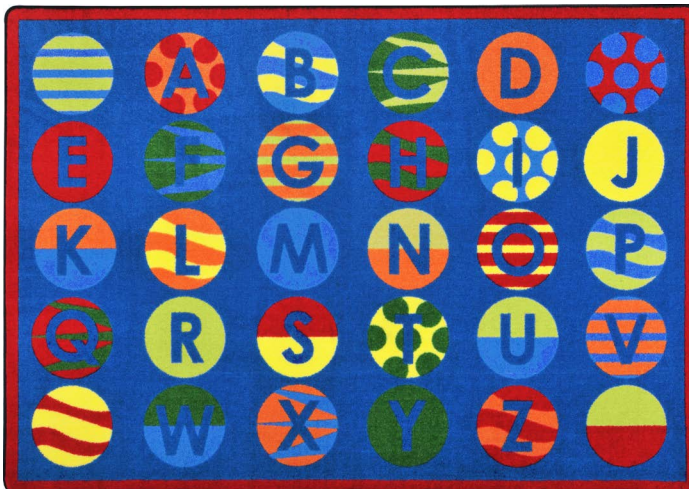

Coordinating sitting squares, p. 20.

Alphabet Patterns™

#1802 - Ask a child if he would rather sit on the lime green dot with the wavy blue lines and the letter P on it, or the red dot with three green triangles and the letter Q. Challenge children to learn descriptive words as they choose their special seats for the day.