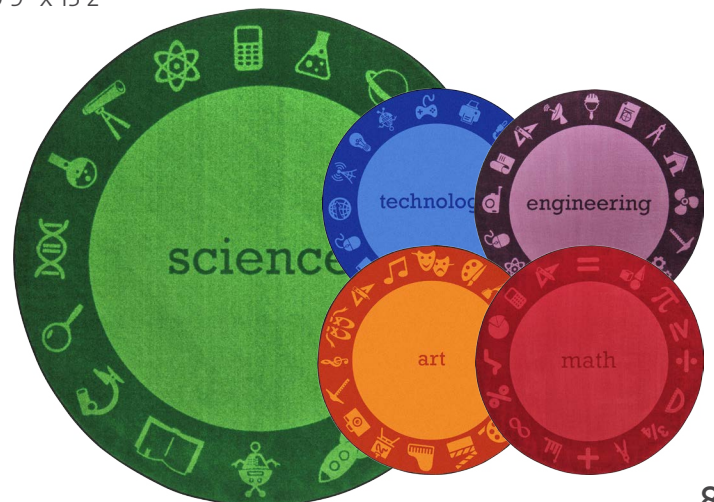

Geared for Learning™

#1907 - Grease the STEM wheels of learning with this colorful carpet featuring all sizes of gears, the alphabet, and numbers. The carpet can be the basis for many activities, such as identifying colors, actively moving through the alphabet or following the trail of numbers. In addition, children can practice simple math facts, compare sizes of the gears and count the teeth on the sprockets. A great way to introduce discussions about technology in your classroom.

- C - 5'4" x 7'8"
- D - 7'8" x 10'9"
- G - 10'9" x 13'2"