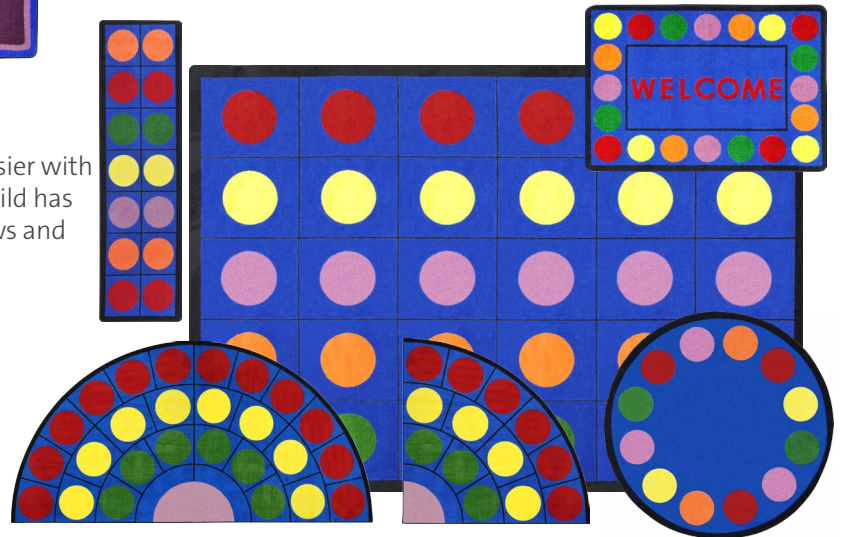

01

02

Blocks Abound™

#1709 - Don't have a "mental block" about getting "blocked out" of a space because "blocks abound" on this vibrant classroom carpet. The size C rug has 20 spaces, and the D and G have 30 spaces each.

- C - 5'4" x 7'8"
- D - 7'8" x 10'9"
- G - 10'9" x 13'2"

01 - PRIMARY, 02 - PASTEL, 03 - EARTHTONE

Lots of Dots™

#1430 - Make the transition from chairs to floor much easier with this organizational rug. Each row has a color, and each child has a dot. With generously sized squares, kids can keep elbows and knees tucked inside. Size D seats 30 and size C seats 20.

- C - 5'4" x 7'8"
- CC - 5'4" x 7'8" oval
- D - 7'8" x 10'9"
- DD - 7'8" x 10'9" oval
- G - 10'9" x 13'2"
- GG - 10'9" x 13'2" oval
- E - 7'7" round
- XLE - 13'2" round
- QR - 6'7" quarter round
- HR - 6'7" x 13'2" half round
- A - 2'8" x 3'10"
- RR - 2'1" x 7'8"

Alphabet Upcycle™

#1938 - Give your classroom upcycle style with Alphabet Upcycle™! This playful rug combines the alphabet with natural textures of fabric, wood, and metal to create a cozy charm that is certain to appeal to children and adults alike.

- C - 5'4" x 7'8"
- D - 7'8" x 10'9"
- G - 10'9" x 13'2"
- A - 2'8" x 3'10"
- RR - 2'1" x 7'8"

Color Tones™

#1897 - This lovely carpet will create a calming space in a busy classroom. Teachers may choose to set the tone for a peaceful day with children gathered on this simple yet attractive design.

- C - 5'4" x 7'8"
- CC - 5'4" x 7'8" oval
- D - 7'8" x 10'9"
- DD - 7'8" x 10'9" oval
- G - 10'9" x 13'2"
- GG - 10'9" x 13'2" oval
- E - 7'7" round
- XLE - 13'2" round