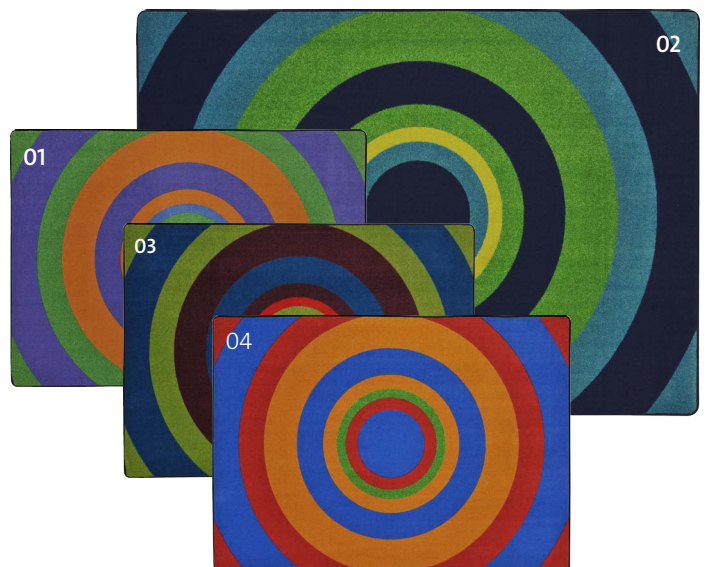

- C - 5'4" x 7'8"
- D - 7'8" x 10'9"
- G - 10'9" x 13'2"

01 - VIOLET, 02 - NAVY, 03 - TROPICS, 04 - PRIMARY

Flow™ #1858

Circle Back™ #1857

Sonic™ #1861

Fascinate™ #1859

comfortable spaces

Whimzi™