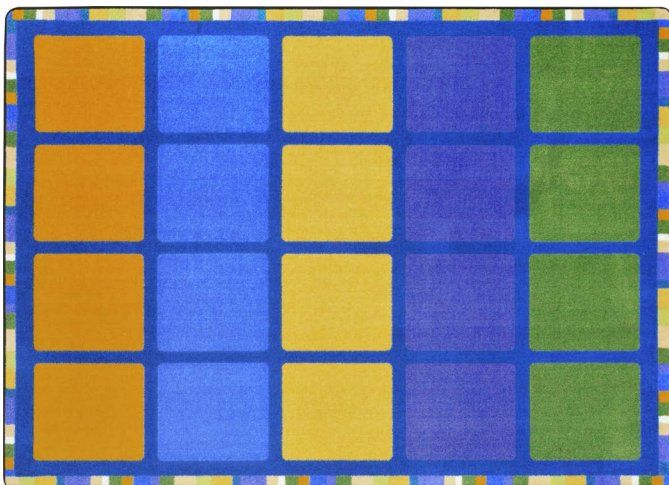

Rowing™

#1891 - Rows of colorful squares make an attractive area for children to gather for sharing or class discussions. Size C seats 20. Sizes D and G seat 30.

- C - 5'4" x 7'8"
- D - 7'8" x 10'9"
- G - 10'9" x 13'2"