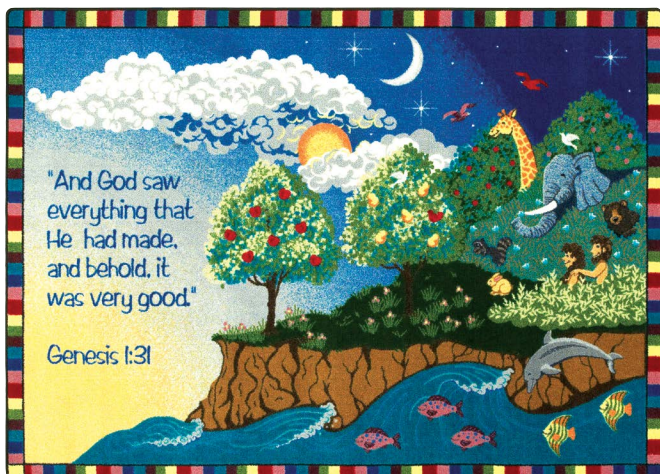

Creation™

#1548 - The seven days of creation are beautifully depicted on this stunning carpet. Children will delight in tracing God's handiwork from the introduction of light into a dark world to the creation of Adam and Eve.

B - 3'10" x 5'4"
C - 5'4" x 7'8"
D - 7'8" x 10'9"
G - 10'9" x 13'2"