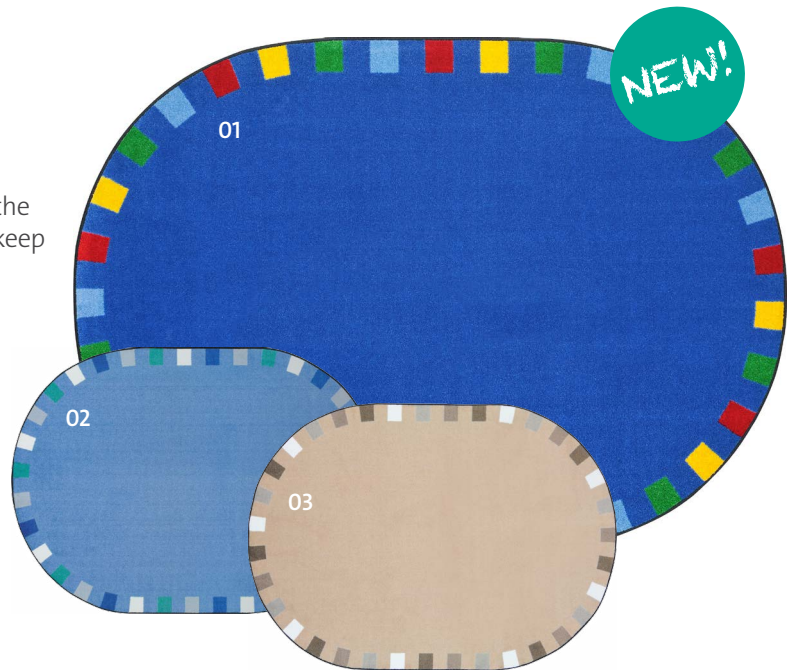

On the Border™

#1973 - Made specifically for circle time, On the Border™ is the perfect gathering spot. Its simple, unobtrusive design will keep students attentive and focused during group activities.

- CC - 5'4" x 7'8" oval
- DD - 7'8" x 10'9" oval
- GG - 10'9" x 13'2" oval
- H - 5'4" round
- E - 7'7" round
- XLE - 13'2" round

01 - BRIGHTS, 02 - SOFTS, 03 - NEUTRALS

All Around™

#1898 - Start school on the right foot with a classroom designed for learning and comfort. All Around™ color-coordinates with our complete line of educational rugs. Offered in multiple sizes, shapes, and colors to fit any early childhood space, this simple yet inviting rug is certain to create a welcoming, attractive environment when children are motivated to explore, create, and learn.

- C - 5'4" x 7'8"
- CC - 5'4" x 7'8" oval
- D - 7'8" x 10'9"
- DD - 7'8" x 10'9" oval
- G - 10'9" x 13'2"
- GG - 10'9" x 13'2" oval
- H - 5'4" round
- E - 7'7" round
- XLE - 13'2" round

01 - BLUE, 02 - GREEN, 03 - ORANGE, 04 - PURPLE 05 - RED, 06 - TEAL