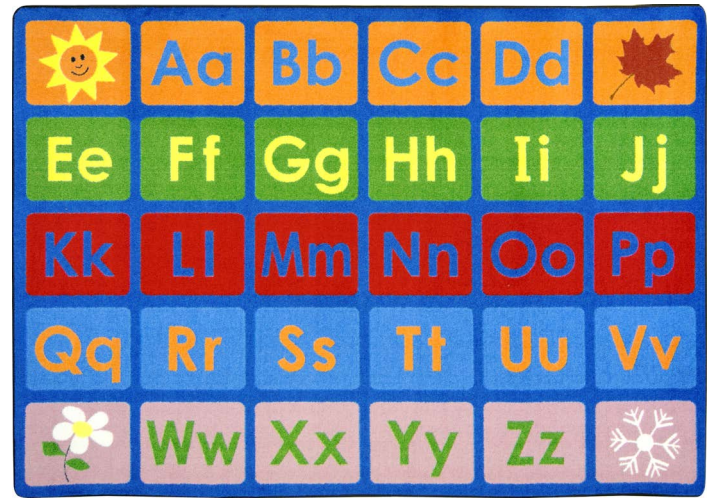

Any Day Alphabet™

#1710 - Young children who are learning the alphabet will enjoy this colorful rug with both upper and lower case letters. You can also begin discussions about the seasons with the simple shapes in the corners, and the individual squares will be a great organizational tool in the classroom.

- C - 5'4" x 7'8"
- D - 7'8" x 10'9"
- G - 10'9" x 13'2"