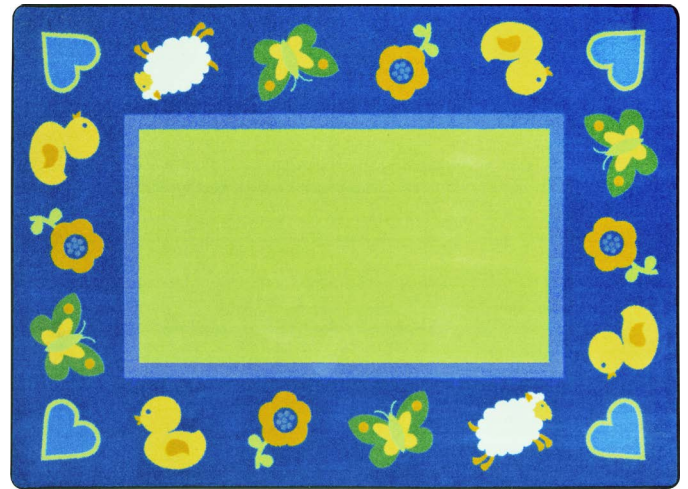

Kid Essentials[®]

from joy carpets & co.

early childhood area rugs

Green Space™

#1889 - Create a "green space" where little ones can sit, crawl, and play. They will enjoy the other "nature babies" pictured on the rug. Perfect for infant and toddler areas.

- B - 3'10" x 5'4"
- BB - 3'10" x 5'4" oval
- C - 5'4" x 7'8"
- CC - 5'4" x 7'8" oval
- D - 7'8" x 10'9"
- DD - 7'8" x 10'9" oval
- G - 13'2" x 10'9"
- GG - 13'2" x 10'9" oval

Spring Things™

#1890 - Tummy time has never been so enjoyable. Brighten up any infant or toddler's room with this adorable carpet featuring playful Spring animals. Size C seats 20. Sizes D and G seat 30.