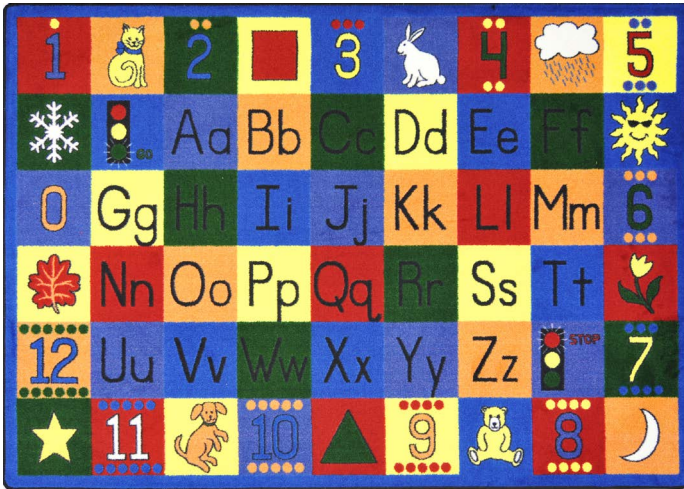

flexible seating

Alphabet Leaves™ Sitting Squares

#838 - Set of twenty-six. Coordinates with Alphabet Leaves™ carpet, page 5.

NEW!

Shady Grove™ Sitting Squares

#837 - Set of twenty-six. Coordinates with Shady Grove™ carpet, page 14.

Alphabet Patterns™ Sitting Squares

#835 - Set of twenty-six. Coordinates with Alphabet Patterns™ carpet, page 7.

Around the Block™

#1428 - Children will find numbers, upper case and lower case alphabet, seasons, shapes, animals, and fun on this appealing classroom rug.