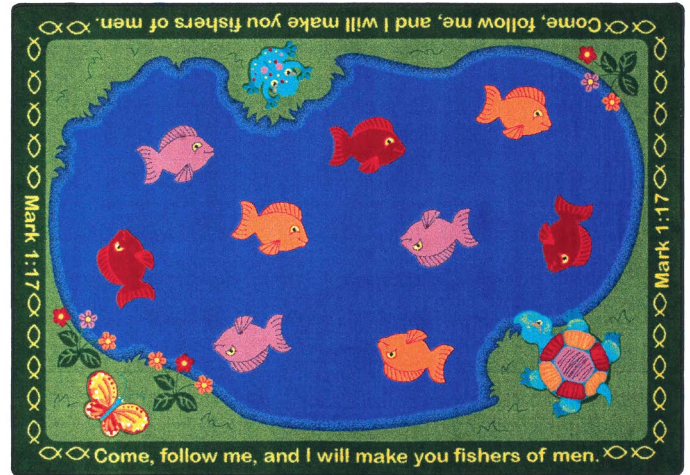

Fishers of Men™

#1550 - What a fun way to teach children that Jesus calls each one to follow Him and tell others about His everlasting love.

B - 3'10" x 5'4"
C - 5'4" x 7'8"
CC - 5'4" x 7'8" oval
D - 7'8" x 10'9"
DD - 7'8" x 10'9" oval
G - 10'9" x 13'2"
GG - 10'9" x 13'2" oval

Fruits of the Spirit™

#1549 - Encourage children to fly high above petty problems by showing forth the fruits of the Holy Spirit living within them. This unique classroom carpet will be a reminder of God's grace.

B - 3'10" x 5'4"
C - 5'4" x 7'8"
D - 7'8" x 10'9"
G - 10'9" x 13'2"

Bible Stories™

#1634 - Stories from the lives of five Biblical characters are depicted on this stunning carpet. Children can learn from the examples of faith set by these saints as they walked in faith and trusted in God's perfect plan for their lives.

C - 5'4" x 7'8"
D - 7'8" x 10'9"
G - 10'9" x 13'2"