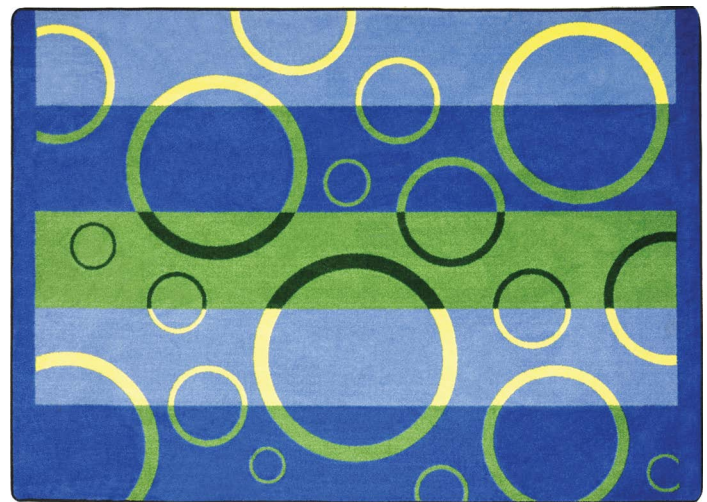

Baby Love™

#1532 - Bring smiles and laughter to the faces of your children when they see the cuddly Baby Love™ animals on the nursery floor!

- B - 3'10" x 5'4"
- C - 5'4" x 7'8"
- D - 7'8" x 10'9"
- G - 10'9" x 13'2"

Seeing Spots™

#1538 - Perky polka dots fill the center of this precious carpet bordered by playful baby animals.

- B - 3'10" x 5'4"
- BB - 3'10" x 5'4" oval
- C - 5'4" x 7'8"
- CC - 5'4" x 7'8" oval
- D - 7'8" x 10'9"
- DD - 7'8" x 10'9" oval
- G - 10'9" x 13'2"
- GG - 10'9" x 13'2" oval
- H - 5'4" round
- E - 7'7" round
- XLE - 13'2" round

Under Water™

#1641 - Break free from the mainstream and create an inviting learning area with Under Water™. This whimsical design in soothing colors is the perfect non-traditional classroom carpet where students can gather, read, and relax.

- B - 3'10" x 5'4"
- C - 5'4" x 7'8"
- D - 7'8" x 10'9"
- G - 10'9" x 13'2"

Sea Glass™

#1639 - Stripes are timeless, and this inviting rug with a calming but whimsical color palette is certain to make a modern fashion statement in your classroom.

- C - 5'4" x 7'8"
- D - 7'8" x 10'9"
- G - 10'9" x 13'2"