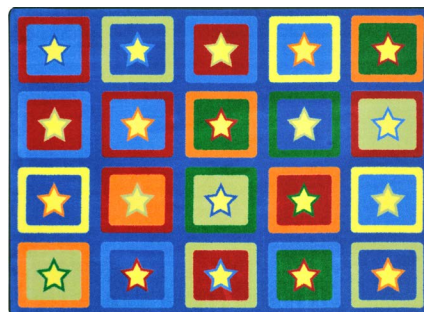

B - 3'10" x 5'4"

C - 5'4" x 7'8"

D - 7'8" x 10'9"

G - 10'9" x 13'2"

01 - ORANGE, 02 - PURPLE, 03 - TEAL

Flexible Seating Collection

Today's classrooms emphasize student engagement and motivation, and flexible seating can play a major role in creating this modern learning experience. Joy Carpets Sitting Squares are a perfect mobile seating option that can be arranged in a variety of ways to create sitting areas tailored to the teaching needs of the day. These 16" x 16" carpet squares have a non-skid back, are washable with soap and water, and can be stored in a reusable, carrying case when not in use.

Joy in a Box[®] Sitting Squares

#832 - Set of twenty-four.

Letters & Numbers[™] Sitting Squares

#834 - Set of twenty-six.

Sitting Stars[™] Sitting Squares

#836 - Set of twenty-four. Coordinates with Sitting Stars[™] carpet, page 7.