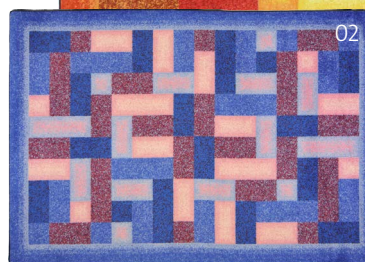

B - 3'10" x 5'4"

C - 5'4" x 7'8"

D - 7'8" x 10'9"

G - 10'9" x 13'2"

01 - TEAL, 02 - PURPLE, 03 - ORANGE

Off Beat™

#1712 - Off-Beat's maze-like labyrinth of colorful rectangular art was inspired by early video games. This lively rug design is equally suited to a casual reading area as well as a teenage gameroom.