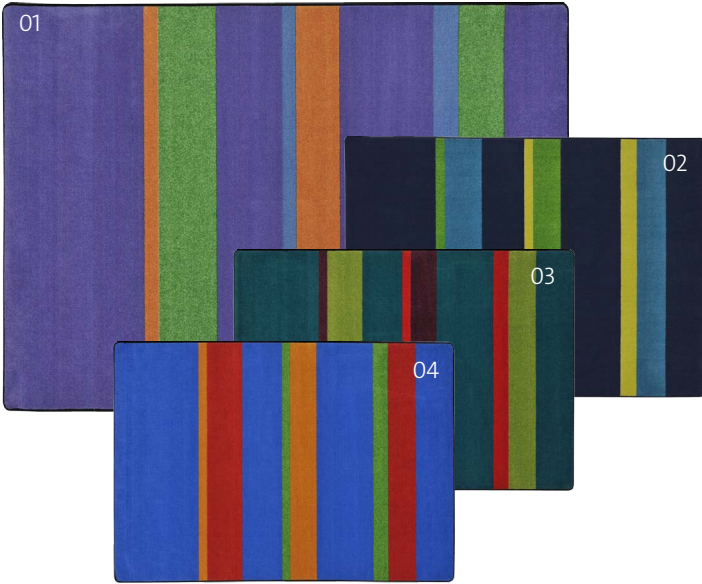

Straight & Narrow™ #1860