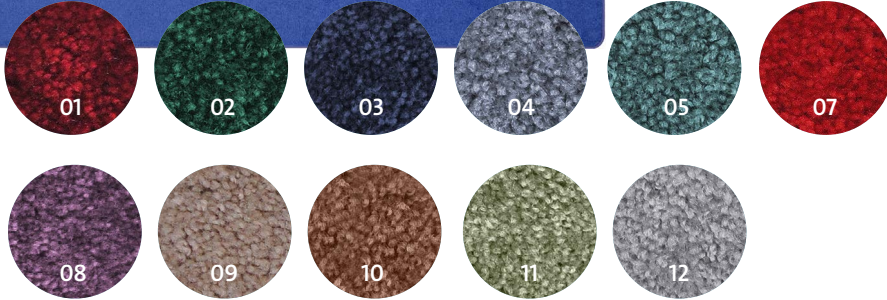

06

Endurance™

#80 - In environments where caregivers sanitize with bleach, our Endurance carpets pass the test. Made with 100% premium polyester, these inviting area rugs resist soil, stains, bleach, and have antimicrobial protection.

P - 6' x 6'   R - 12' x 6'   T - 12' x 12'
Q - 6' x 9'   S - 12' x 8'   U - 12' x 15'
QQ - 6' x 9' oval   SS - 12' x 8' oval   V - 12' x 18'

01 - BURGUNDY, 02 - FOREST, 03 - MIDNIGHT SKY,
04 - GLACIER BLUE, 05 - MINT, 06 - ROYAL BLUE, 07 - RED,
08 - PURPLE, 09 - TAUPE, 10 - BROWN, 11 - SAGE, 12 - SILVER