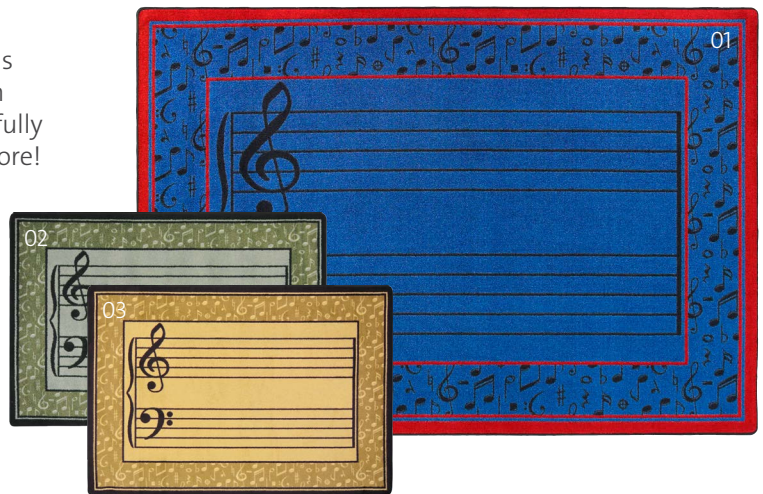

Paint & Learn™

#1678 - Learn basic colors, numbers, and upper and lower case letters on this attractive rug with a unique "paint brush" theme.

- H - 5'4" round
- E - 7'7" round
- XLE - 13'2" round