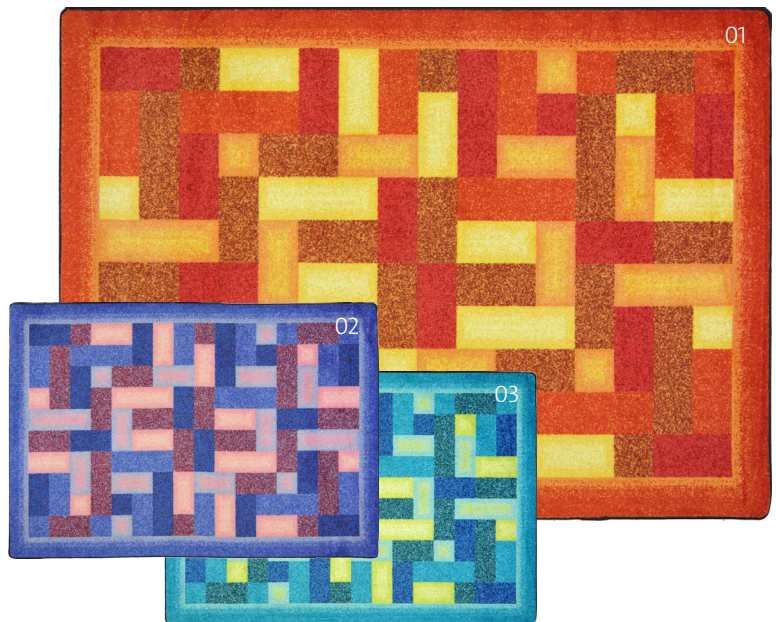

B - 3'10" x 5'4"

C - 5'4" x 7'8"

D - 7'8" x 10'9"

G - 10'9" x 13'2"

01 - TEAL, 02 - PURPLE, 03 - ORANGE

Off Beat™

#1712 - Off-Beat's maze-like labyrinth of colorful rectangular art was inspired by early video games. This lively rug design is equally suited to a casual reading area as well as a teenage gameroom.

B - 3'10" x 5'4"

C - 5'4" x 7'8"

D - 7'8" x 10'9"

G - 10'9" x 13'2"

01 - ORANGE, 02 - PURPLE, 03 - TEAL

Flexible Seating Collection

Today's classrooms emphasize student engagement and motivation, and flexible seating can play a major role in creating this modern learning experience. Joy Carpets Sitting Squares are a perfect mobile seating option that can be arranged in a variety of ways to create sitting areas tailored to the teaching needs of the day. These 16" x 16" carpet squares have a non-skid back, are washable with soap and water, and can be stored in a reusable, carrying case when not in use.