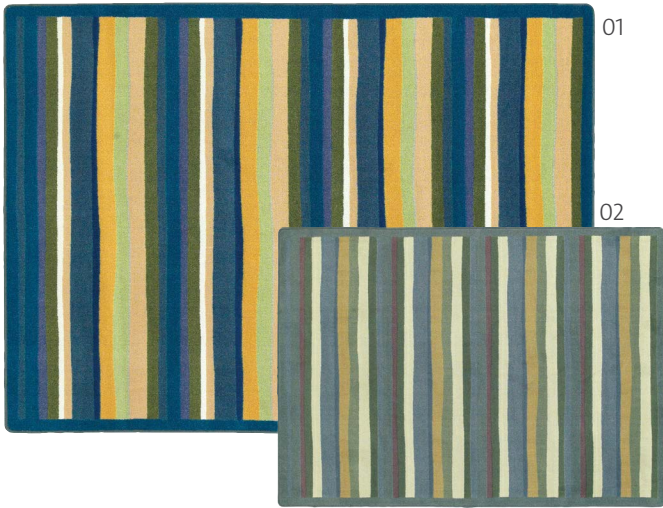

- C - 5'4" x 7'8"
- D - 7'8" x 10'9"
- G - 10'9" x 13'2"

Rowing™

#1891 - Rows of colorful squares make an attractive area for children to gather for sharing or class discussions. Size C seats 20. Sizes D and G seat 30.

- C - 5'4" x 7'8"
- D - 7'8" x 10'9"
- G - 10'9" x 13'2"

Yipes Stripes™

#1539 - Yipes Stripes™ will be a delightful addition to your infant and early childhood space. Softly colored stripes create an unassuming yet attractive rug that is perfect for all ages.